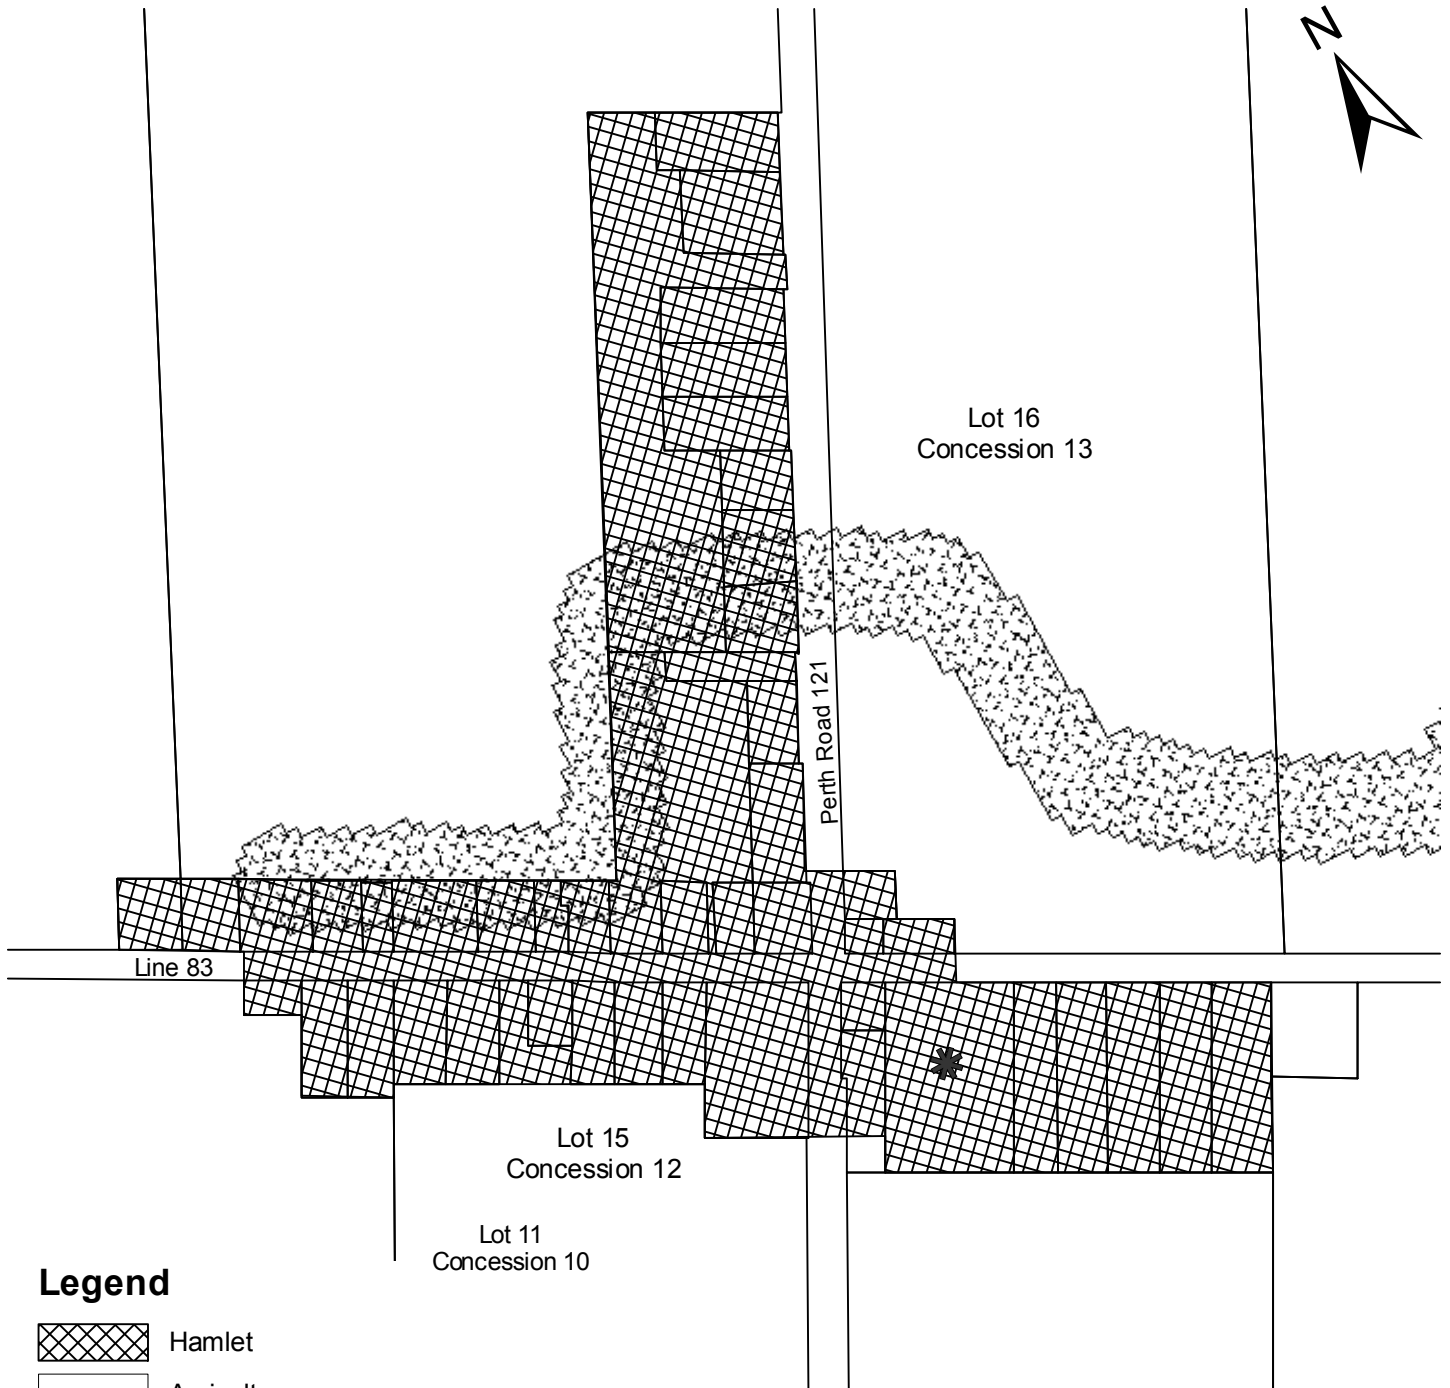

Schedule 'A2- 7'

Hesson

Township of Perth East - Mornington Ward

AMENDED BY OPA: 47

Legend

-  Hamlet
-  Agriculture
-  Adjacent Land
-  Potential Commercial / Industrial Lands

0 75 150 Metres

0 250 500 Feet