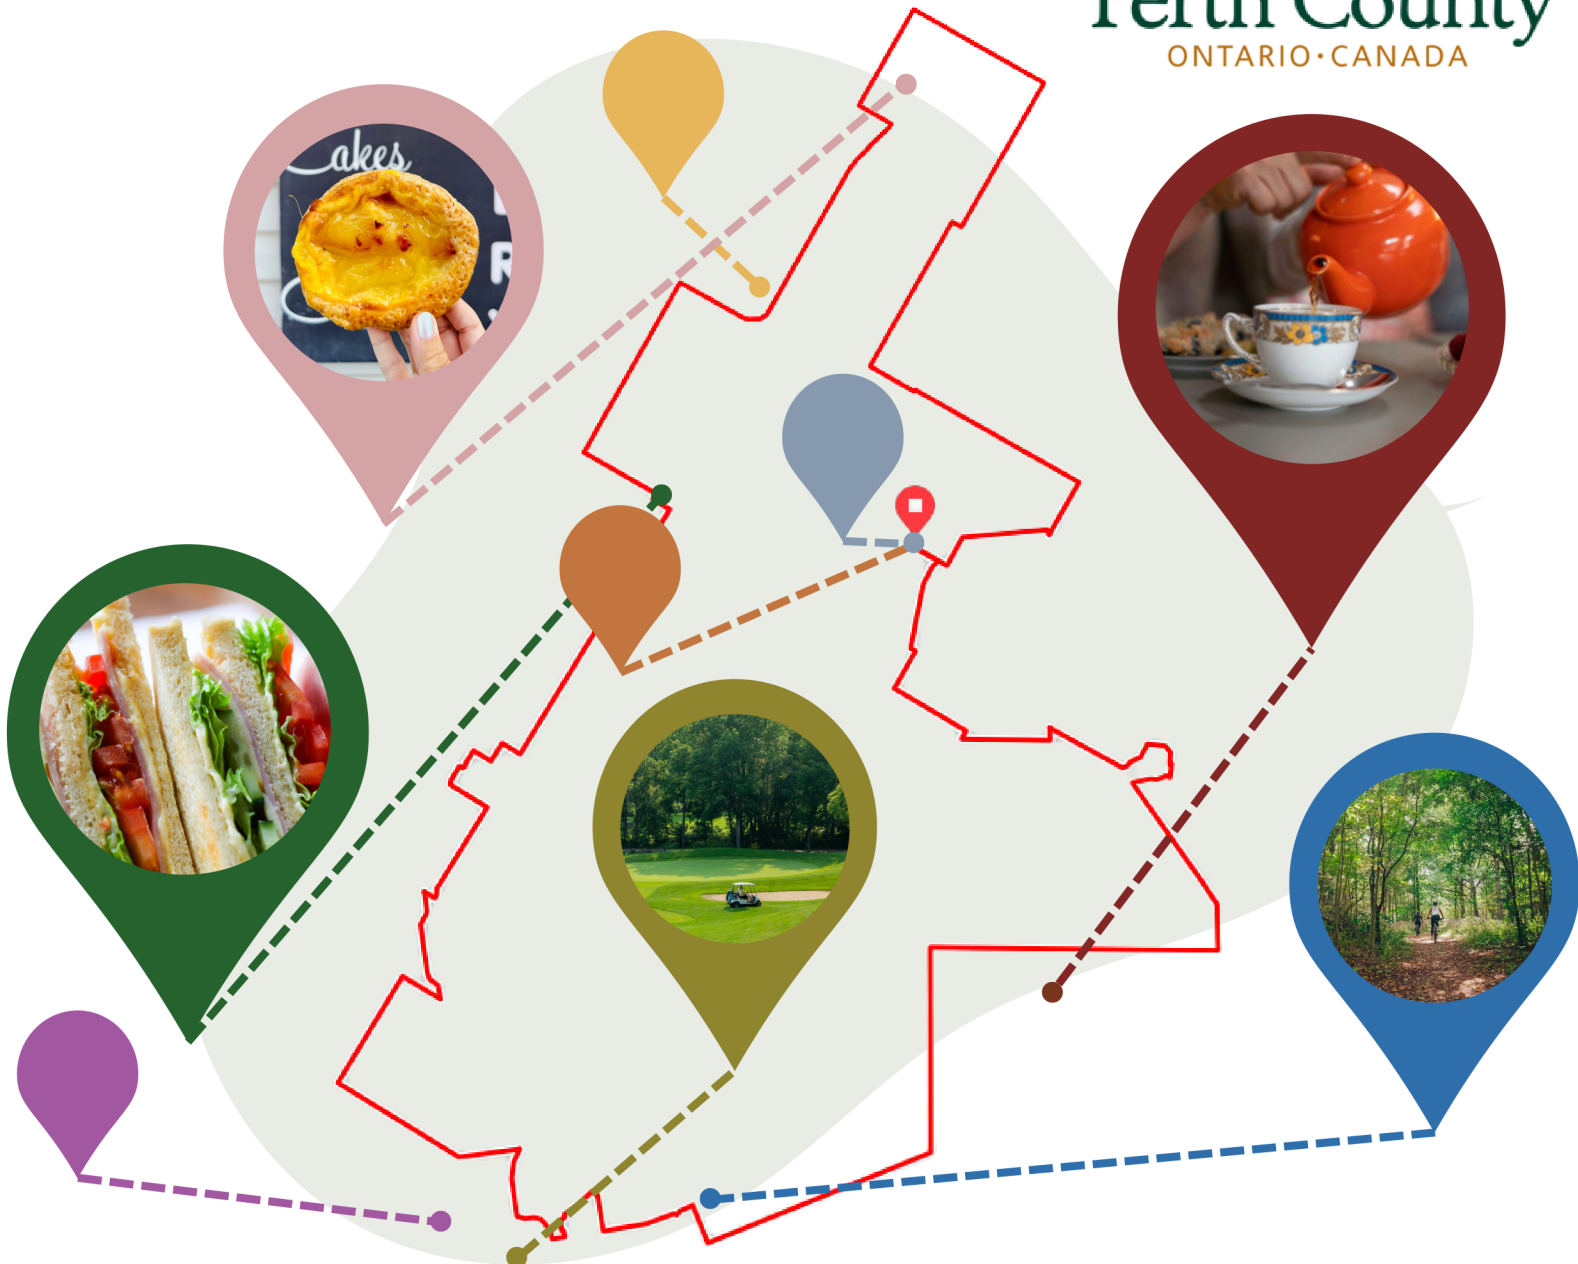

Perth County Adventure & Gravel Circuit

Visit the [Ride with GPS](#) page for more stops along the route!

230KM multi-day tour
of paved and unpaved
roads in Perth County

Perth County
ONTARIO • CANADA

The New Monkton Diner
82 Maddison St W, Monkton
100M Off Route
Restaurant

Fresh Start Bakery
6012 Line 88, Gowanstown
300M Off Route
Local Food Shop

Atwood Cafe
220 Main St, Atwood
On Route
Local Food Shop

Wildwood Conservation Area
3995 Line 9, St. Marys
On Route
Campground / Beach / Trails

La Tienda
55 Main St S, Milverton
200M Off Route
Local Food Shop / Restaurant

Prospect Hill Campground
1142 Perth Rd 139, Granton
10KM Off Route
Accommodation

Harry Ten Shilling
2203 Line 34, Shakespeare
2KM Off Route
Local Food Shop

Anna Mae's Bakery & Restaurant
4060 Line 72, Millbank
200M Off Route
Local Food Shop / Resuarant

River Valley Golf & Country Club
4725 1 Line, St. Marys
10KM Off Route
Golf Course / Restaurant