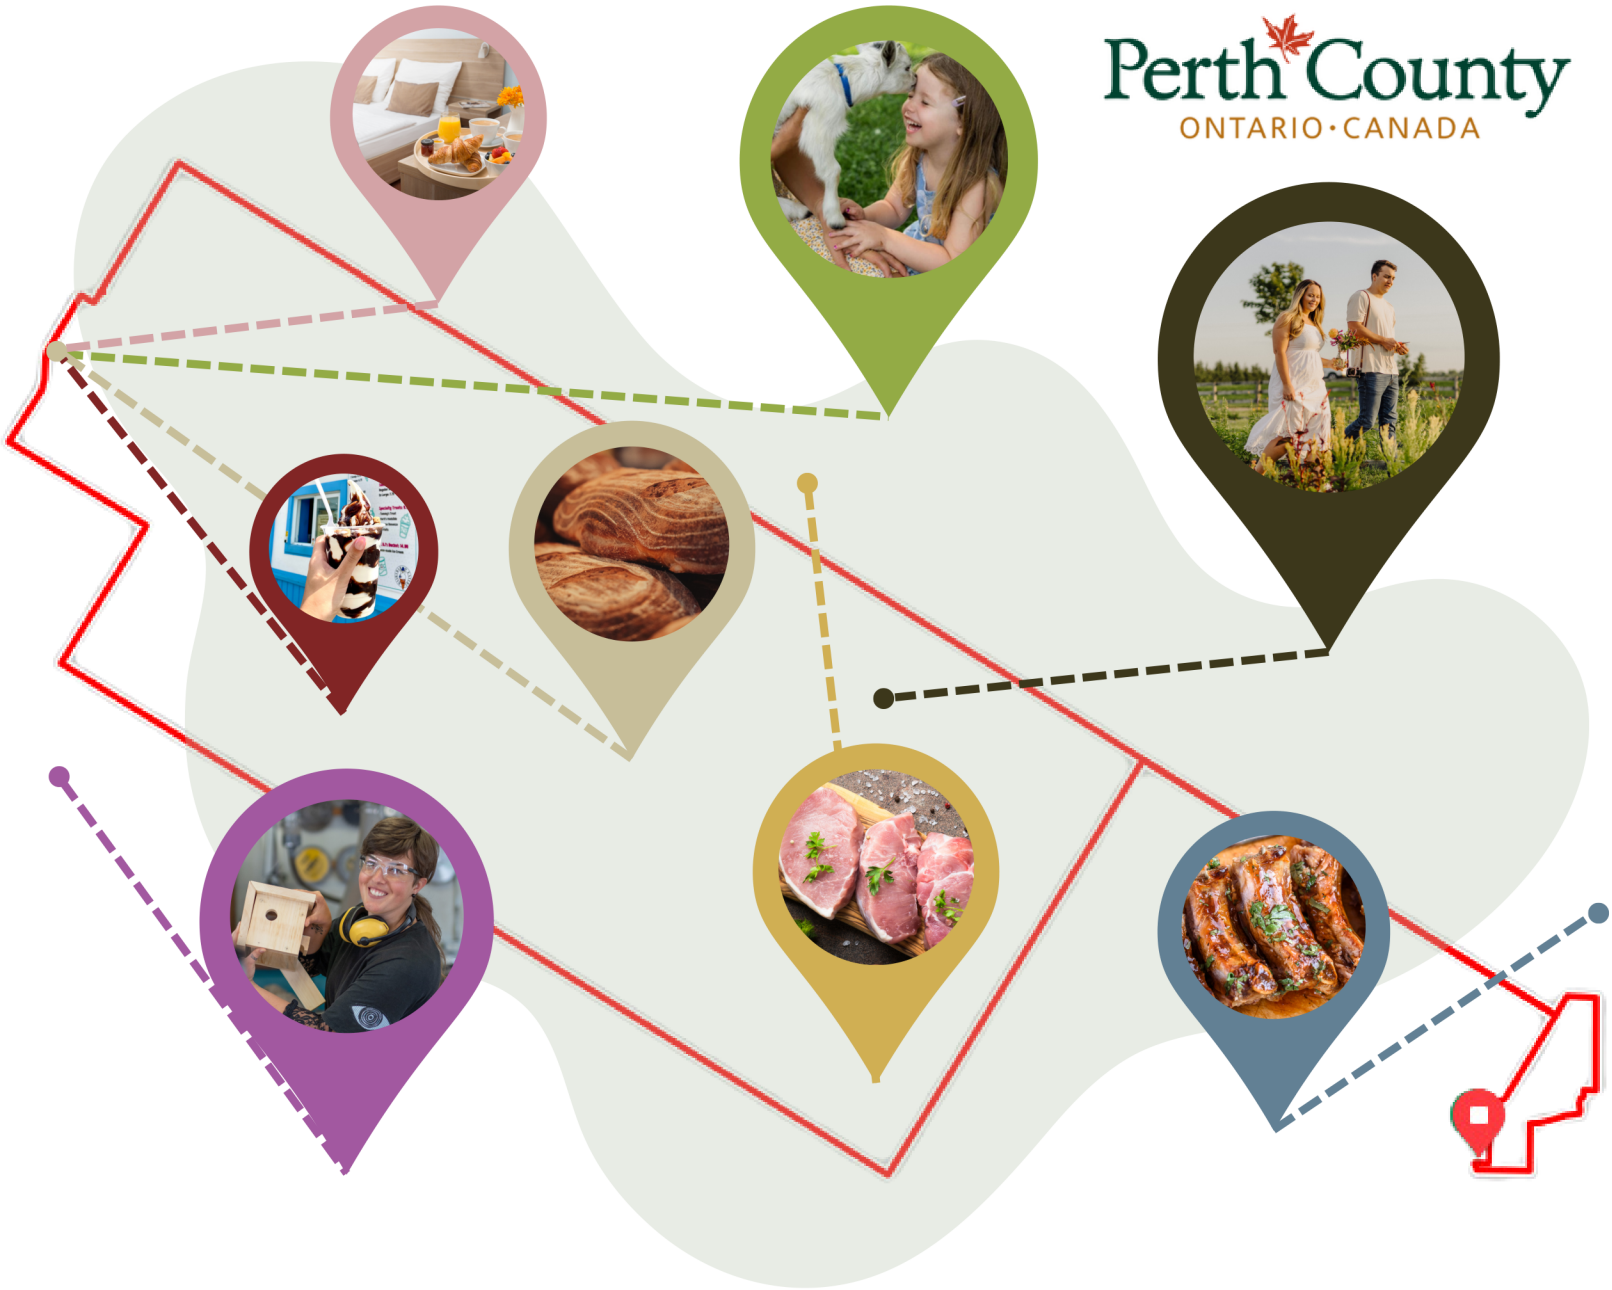

West Perth Road Loop

Visit the [Ride with GPS](#) page for more stops along the route!

60KM tour through the backroads and small towns of West Perth

Perth County
ONTARIO • CANADA

- 
The Sugar Maple Restaurant
 89A Ontario Rd, Mitchell
 300M Off Route
Restaurant
- 
Windbreak Farm Wood Works
 5666 Line, 26, Fullarton
 3.5KM Off Route
Build-Your-Own Wooden Treasure
- 
Perth Pork Products Ltd.
 4538 Line 48 Sebringville
 5KM Off Route
Farm-Based Sales
- 
Black Creek Flower Farm
 4858 Line 34, Stratford
 3KM Off Route
Build-Your-Own Bouquet
- 
BJ's Dairy Bar
 24-B Ontario Rd, Mitchell
 On Route
Local Food Shop
- 
West Perth Animal Park
 158 Blanchard St, Mitchell
 200M Off Route
Animal Encounter
- 
Forevergreen Acres
 4363 Road 119, Stratford
 1.5KM Off Route
Farm-Based Sales
- 
The Heron's Nest B&B
 193 Willow Lane, Mitchell
 200M Off Route
Accommodation