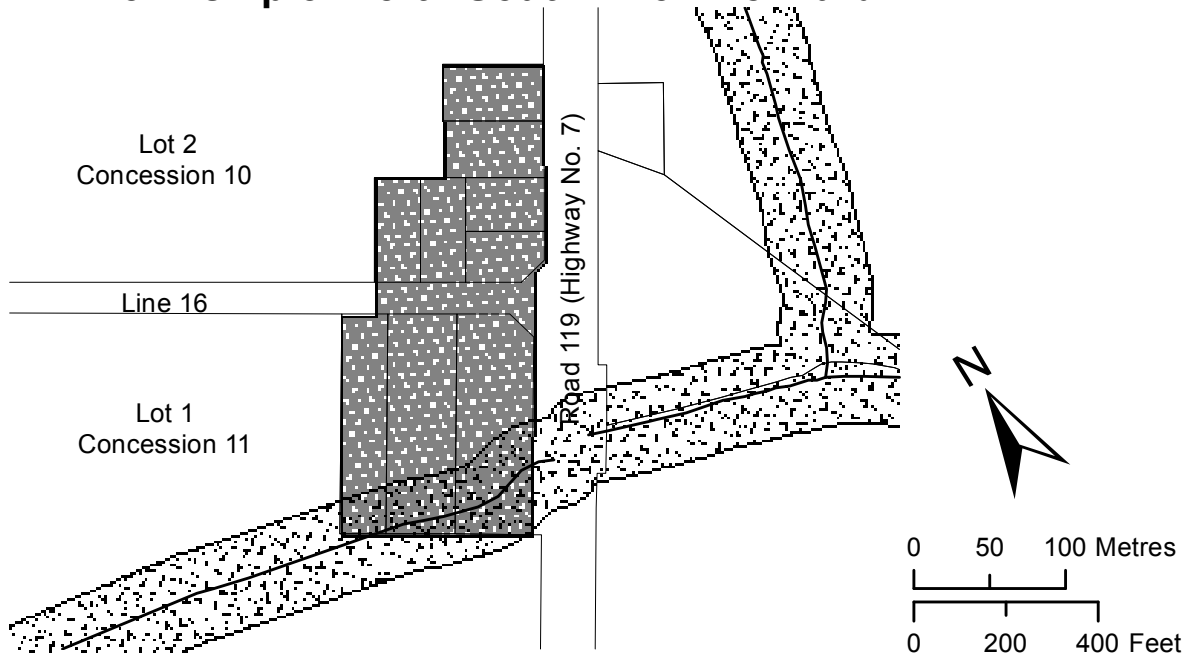

Schedule 'A5- 15'

AMENDED BY OPA: 178

Harmony Township of Perth East- Ellice Ward Township of Perth South - Downie Ward

Schedule 'A5- 16'

Conroy Township of Perth South - Downie Ward

Legend

-  Infilling
-  Agriculture
-  Natural Resources\Environment
-  Adjacent Land
-  NRE Adjacent Land/ Buffer Area