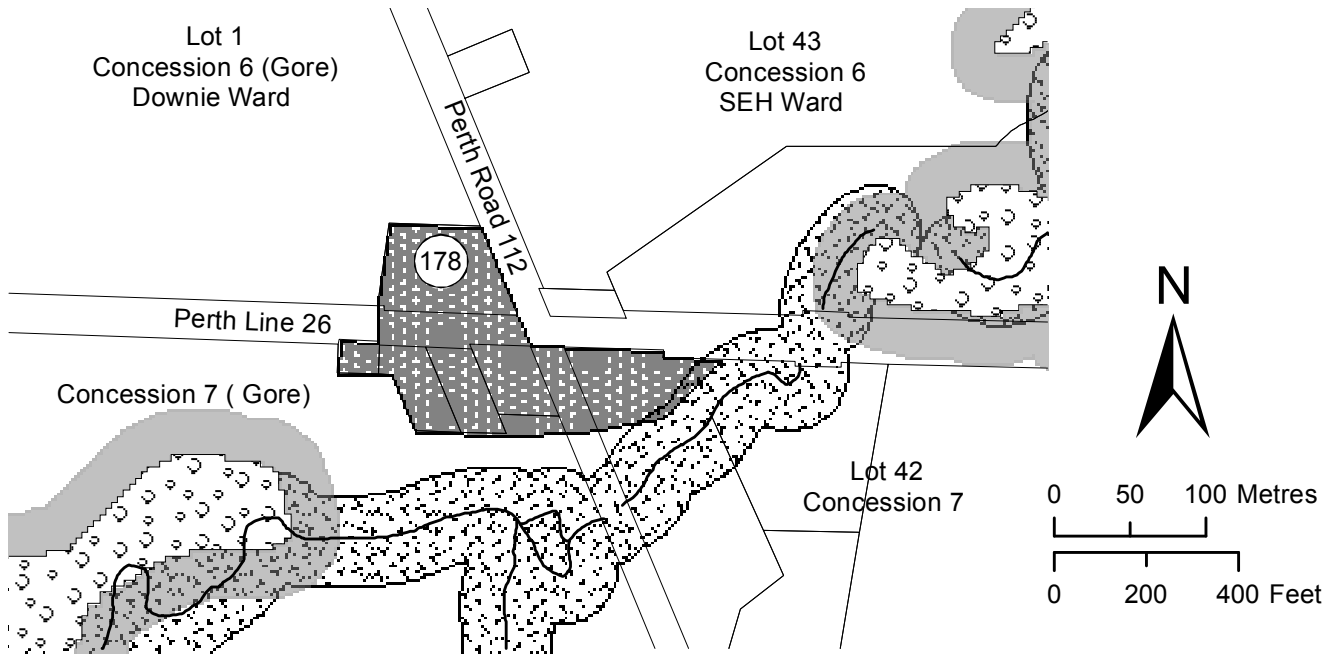

Schedule 'A5- 15'

AMENDED BY OPA: 178

Harmony Township of Perth East- Ellice Ward Township of Perth South - Downie Ward

Schedule 'A5- 16'

Conroy Township of Perth South - Downie Ward

Legend

-  Infilling
-  Agriculture
-  Natural Resources\Environment
-  Adjacent Land
-  NRE Adjacent Land/ Buffer Area