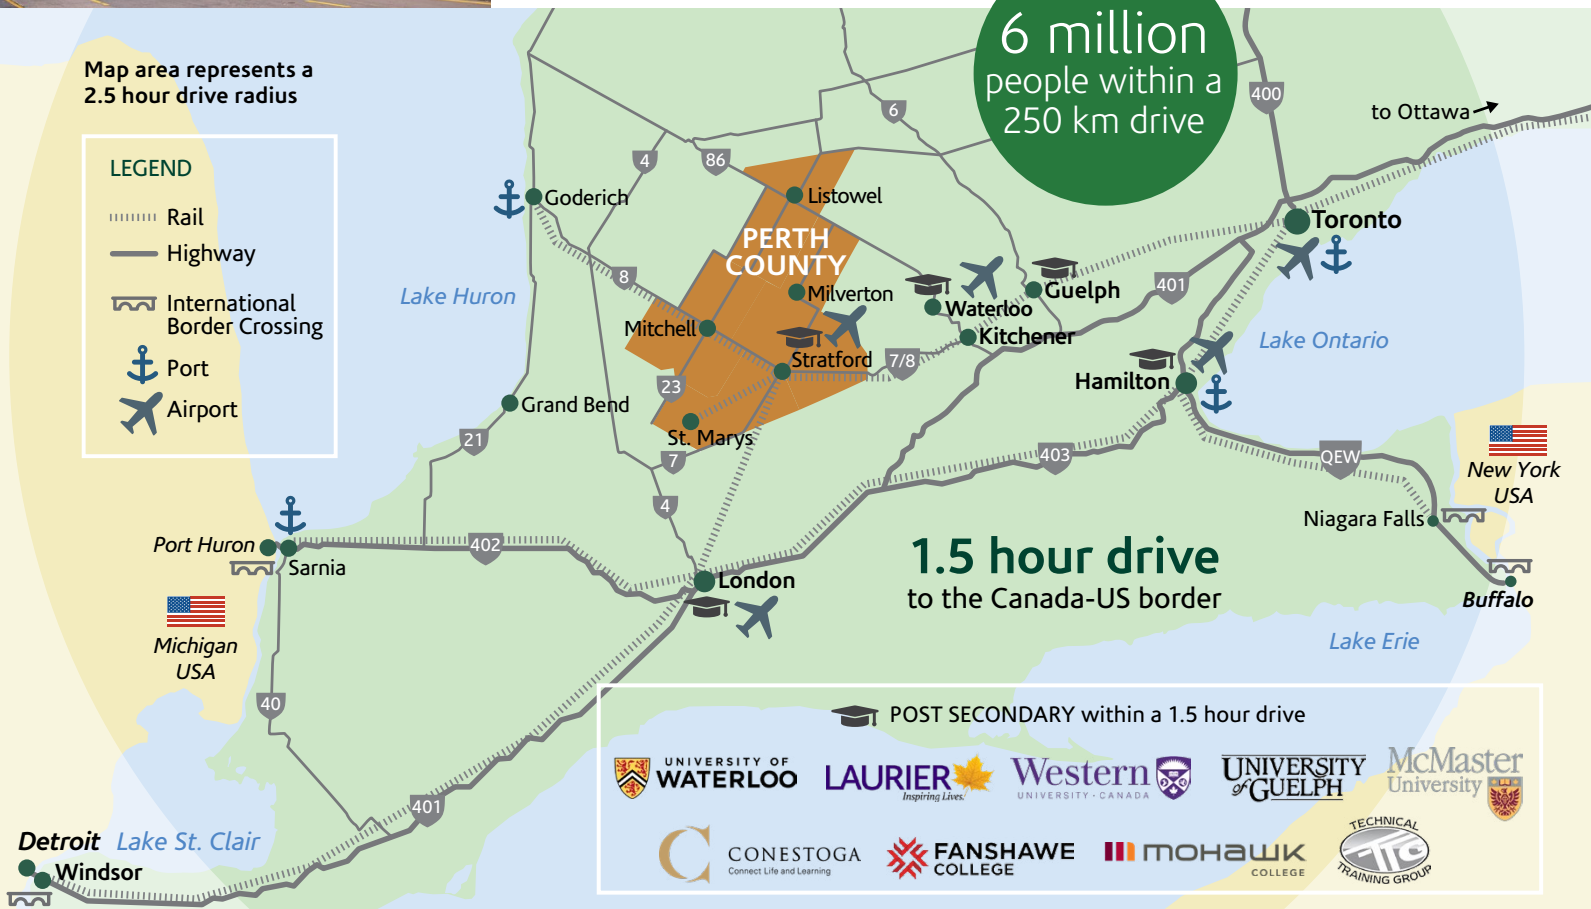

LOCATION & CONNECTIVITY

Perth County is centrally located and globally connected to serve your business!

With a regional population of over 76,796, Perth County is conveniently situated in the heart of southwestern Ontario with the North American market at our doorstep.

Connected to the 401, the largest highway in the country, we have access to over half of Canada's population and seamless integration with the U.S. transportation system.

6 million people within a 250 km drive

1.5 hour drive to the Canada-US border

Map area represents a 2.5 hour drive radius

LEGEND

- Rail
- Highway
- International Border Crossing
- Port
- Airport

POST SECONDARY within a 1.5 hour drive

UNIVERSITY OF WATERLOO

Port of Goderich | 70 mins
Sarnia | 90 mins
Hamilton Port Authority | 85 mins
Port Stanley | 80 mins
Toronto Port Authority | 110 mins

Toronto Pearson International
Airport | 90 mins
London International Airport
| 45 mins
Region of Waterloo International
Airport | 48 mins
Hamilton International Airport
| 70 mins
Stratford Municipal Airport