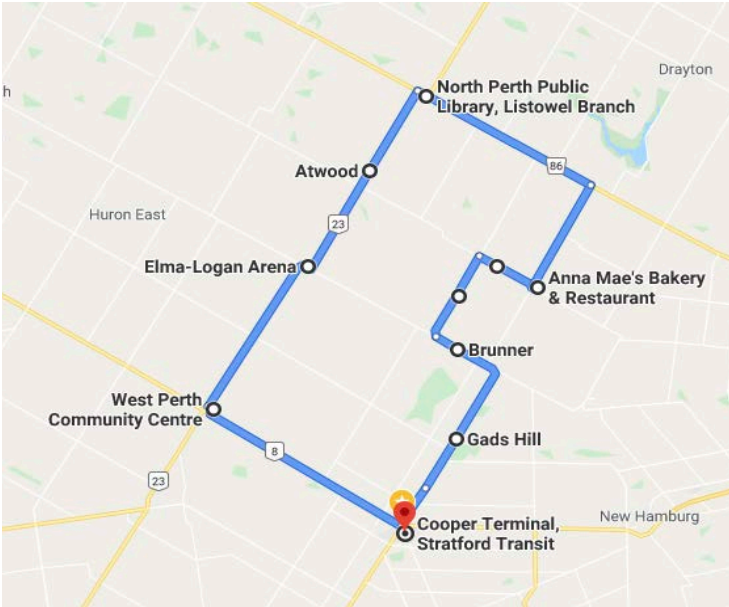

PERTH COUNTY ROUTE A

FINALIZED ROUTE:

POTENTIAL BUS STOPS:

Town	Location
<i>Stratford</i>	Cooper Terminal, Stratford Transit
<i>Gadshill</i>	Gadshill Gas and Variety Postal Outlet
<i>Brunner</i>	Country Cousins
<i>Milverton</i>	Perth East Library & Knollcrest Lodge
<i>Newton</i>	Lunch Counter Restaurant
<i>Millbank</i>	Anna Mae's Bakery and Restaurant
<i>Listowel</i>	North Perth Public Library
<i>Atwood</i>	Elma Community Centre
<i>Monkton</i>	Elma-Logan Arena
<i>Mitchell</i>	West Perth Mitchell Arena

PERTH COUNTY ROUTE B

FINALIZED ROUTE:

POTENTIAL BUS STOPS:

Town	Location
<i>Stratford</i>	Cooper Terminal, Stratford Transit & Stratford General Hospital
<i>St. Pauls</i>	St. Pauls Community Centre
<i>St. Marys</i>	McDonald's Independent Grocer, Via Rail & St. Marys Memorial Hospital
<i>Kirkton</i>	Kirkton Market General Store
<i>Mitchell</i>	West Perth Mitchell Arena
<i>Sebringville</i>	Hillside Manor Long Term Care & Sebringville Community Centre
<i>Stratford</i>	Sobey's Plaza (581 Huron)