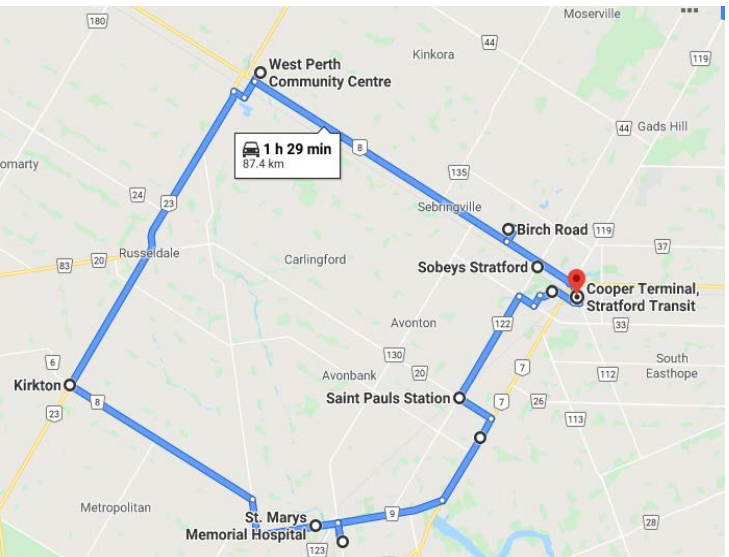

PERTH COUNTY ROUTE A

FINALIZED ROUTE:

POTENTIAL BUS STOPS:

Town	Location
<i>Stratford</i>	Cooper Terminal, Stratford Transit
<i>Gadshill</i>	Gadshill Gas and Variety Postal Outlet
<i>Brunner</i>	Country Cousins
<i>Milverton</i>	Perth East Library & Knollcrest Lodge
<i>Newton</i>	Lunch Counter Restaurant
<i>Millbank</i>	Anna Mae's Bakery and Restaurant
<i>Listowel</i>	North Perth Public Library
<i>Atwood</i>	Elma Community Centre
<i>Monkton</i>	Elma-Logan Arena
<i>Mitchell</i>	West Perth Mitchell Arena

PERTH COUNTY ROUTE B

FINALIZED ROUTE:

POTENTIAL BUS STOPS:

Town	Location
<i>Stratford</i>	Cooper Terminal, Stratford Transit & Stratford General Hospital
<i>St. Pauls</i>	St. Pauls Community Centre
<i>St. Marys</i>	McDonald's Independent Grocer, Via Rail & St. Marys Memorial Hospital
<i>Kirkton</i>	Kirkton Market General Store
<i>Mitchell</i>	West Perth Mitchell Arena
<i>Sebringville</i>	Hillside Manor Long Term Care & Sebringville Community Centre
<i>Stratford</i>	Sobey's Plaza (581 Huron)