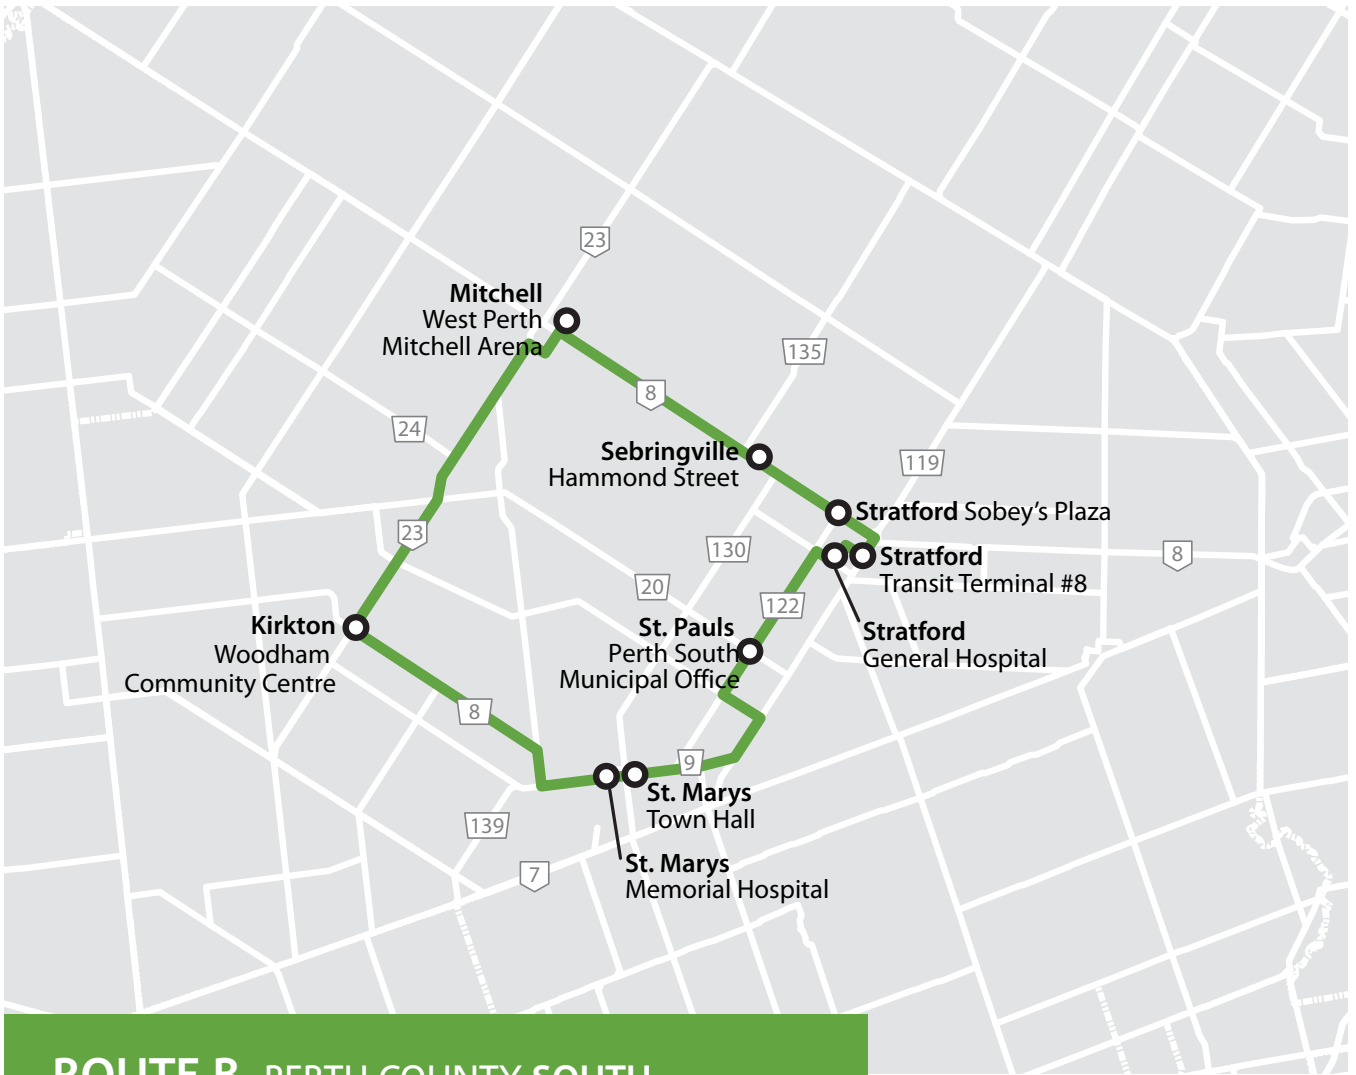

ROUTE A PERTH COUNTY NORTH

MONDAY - SATURDAY

STOP LOCATION	↓ TRIP 1	↑ TRIP 2	↓ TRIP 3	↑ TRIP 4
Stratford: Transit Terminal #8	6:00	10:28	1:00	5:28
Gadshill: Andy Street	6:14	10:14	1:14	5:14
Brunner: Main Street	6:25	10:03	1:25	5:03
Milverton: Perth East Municipal Office	6:33	9:55	1:33	4:55
Newton: Holmes Drive	6:40	9:48	1:40	4:48
Millbank: Anna Mae's Bakery & Restaurant	6:46	9:42	1:46	4:42
Listowel: North Perth Public Library	7:10	9:18	2:10	4:18
Listowel: Listowel Technology Inc. (LTI)	7:16	9:12	2:16	4:12
Atwood: Elma Memorial Community Centre	7:23	9:05	2:23	4:05
Monkton: Elma-Logan Arena	7:35	8:53	2:35	3:53
Mitchell: West Perth Mitchell Arena	7:50	8:38	2:50	3:38
Stratford: Transit Terminal #8	8:13	8:15	3:13	3:15

PM times are **BOLD**

ROUTE B PERTH COUNTY SOUTH

MONDAY - SATURDAY

STOP LOCATION	↓ TRIP 1	↑ TRIP 2	↓ TRIP 3	↑ TRIP 4
Stratford: Transit Terminal #8	6:00	9:25	2:00	6:10
Stratford: Stratford General Hospital	6:05	9:20	2:05	6:05
St. Pauls: Perth South Municipal Office	6:17	9:08	2:17	5:53
St. Marys: Town Hall	6:31	8:54	2:31	5:39
St. Marys: Memorial Hospital	6:37	8:48	2:37	5:33
Kirkton: Woodham Community Centre	6:55	8:30	2:55	5:15
Mitchell: West Perth Mitchell Arena	7:11	8:14	3:11	4:59
Sebringville: Hammond Street	7:23	8:02	3:23	4:47
Stratford: Sobey's Plaza	7:34	7:51	3:34	4:36
Stratford: Transit Terminal #8	7:40	7:45	3:40	4:30

PM times are BOLD

ROUTE 3 LONDON - ST. MARYS - STRATFORD

MONDAY - FRIDAY

STOP LOCATION	↓ TRIP 1	↑ TRIP 2	↓ TRIP 3	↑ TRIP 4	↓ TRIP 5	↑ TRIP 6
London: Masonville Place, LTC #704	5:50	8:30	8:45	11:10	2:15	4:45
St. Marys: Memorial Hospital	6:25	7:55	9:20	10:35	2:50	4:10
St. Marys: Town Hall	6:35	7:45	9:25	10:30	2:55	4:05
Stratford: Wright Business Park #1	6:50	–	9:40	–	3:10	–
Stratford: Wright BusinessPark #2	6:55	–	9:45	–	3:15	–
Stratford: Transit Terminal #8	7:05	7:15	9:55	10:00	3:25	3:30