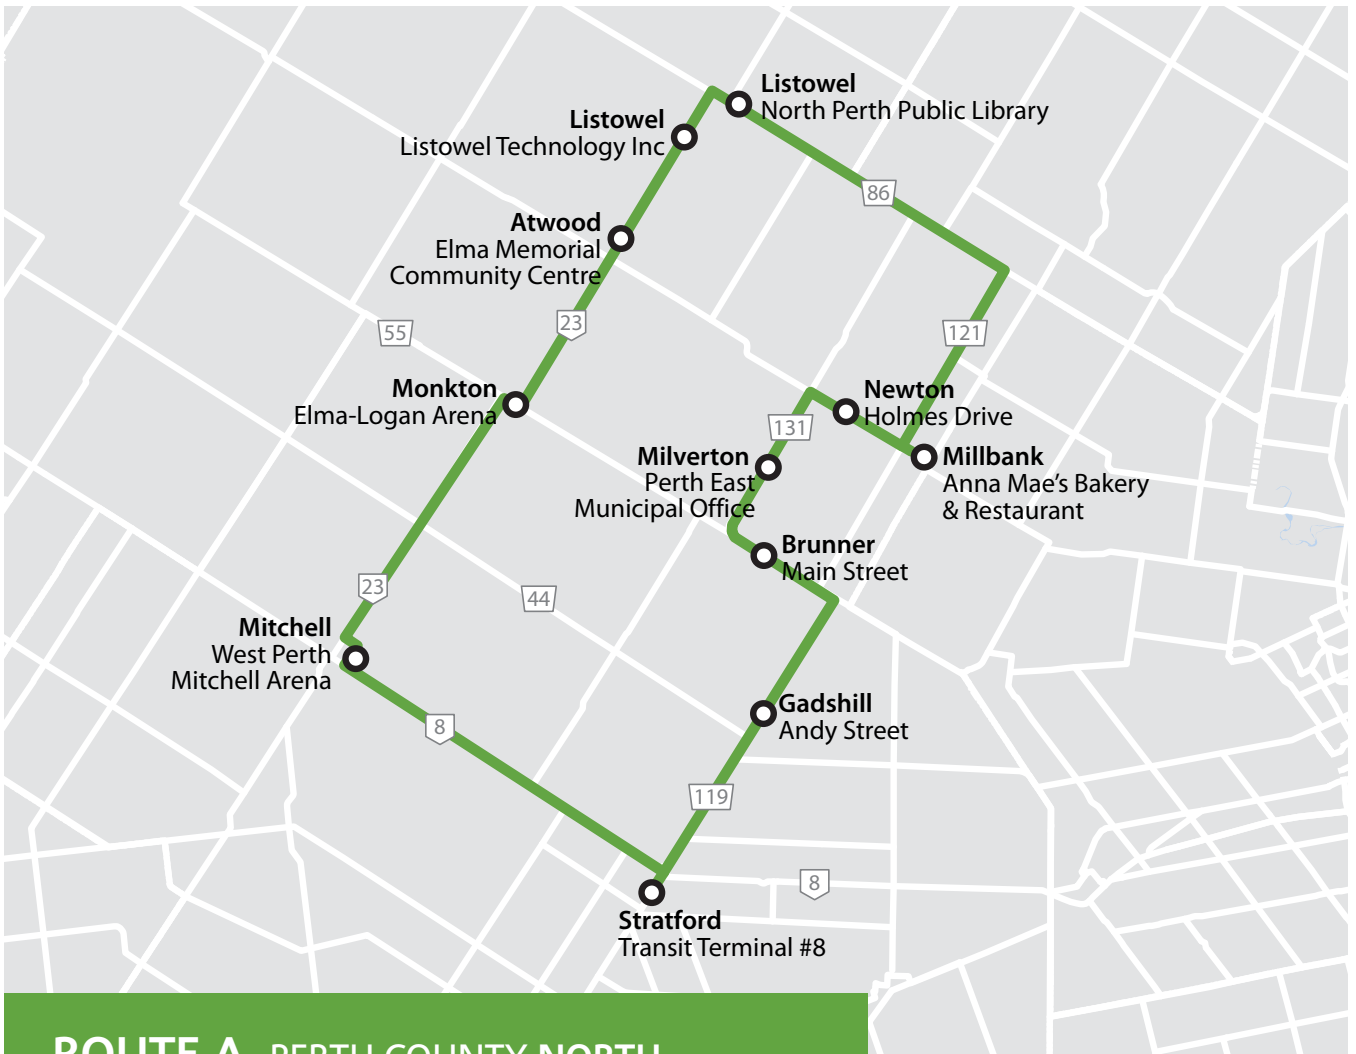

ROUTE A PERTH COUNTY NORTH

MONDAY - SATURDAY

STOP LOCATION	↓ TRIP 1	↑ TRIP 2	↓ TRIP 3	↑ TRIP 4
Stratford: Transit Terminal #8	6:00	10:28	1:00	5:28
Gadshill: Andy Street	6:14	10:14	1:14	5:14
Brunner: Main Street	6:25	10:03	1:25	5:03
Milverton: Perth East Municipal Office	6:33	9:55	1:33	4:55
Newton: Holmes Drive	6:40	9:48	1:40	4:48
Millbank: Anna Mae's Bakery & Restaurant	6:46	9:42	1:46	4:42
Listowel: North Perth Public Library	7:10	9:18	2:10	4:18
Listowel: Listowel Technology Inc. (LTI)	7:16	9:12	2:16	4:12
Atwood: Elma Memorial Community Centre	7:23	9:05	2:23	4:05
Monkton: Elma-Logan Arena	7:35	8:53	2:35	3:53
Mitchell: West Perth Mitchell Arena	7:50	8:38	2:50	3:38
Stratford: Transit Terminal #8	8:13	8:15	3:13	3:15

PM times are **BOLD**

ROUTE B PERTH COUNTY SOUTH

MONDAY - SATURDAY

STOP LOCATION	↓ TRIP 1	↑ TRIP 2	↓ TRIP 3	↑ TRIP 4
Stratford: Transit Terminal #8	6:00	9:25	2:00	6:10
Stratford: Stratford General Hospital	6:05	9:20	2:05	6:05
St. Pauls: Perth South Municipal Office	6:17	9:08	2:17	5:53
St. Marys: Town Hall	6:31	8:54	2:31	5:39
St. Marys: Memorial Hospital	6:37	8:48	2:37	5:33
Kirkton: Woodham Community Centre	6:55	8:30	2:55	5:15
Mitchell: West Perth Mitchell Arena	7:11	8:14	3:11	4:59
Sebringville: Hammond Street	7:23	8:02	3:23	4:47
Stratford: Sobey's Plaza	7:34	7:51	3:34	4:36
Stratford: Transit Terminal #8	7:40	7:45	3:40	4:30

PM times are BOLD

ROUTE 3 LONDON - ST. MARYS - STRATFORD

MONDAY - FRIDAY

STOP LOCATION	↓ TRIP 1	↑ TRIP 2	↓ TRIP 3	↑ TRIP 4	↓ TRIP 5	↑ TRIP 6
London: Masonville Place, LTC #704	5:50	8:30	8:45	11:10	2:15	4:45
St. Marys: Memorial Hospital	6:25	7:55	9:20	10:35	2:50	4:10
St. Marys: Town Hall	6:35	7:45	9:25	10:30	2:55	4:05
Stratford: Wright Business Park #1	6:50	–	9:40	–	3:10	–
Stratford: Wright BusinessPark #2	6:55	–	9:45	–	3:15	–
Stratford: Transit Terminal #8	7:05	7:15	9:55	10:00	3:25	3:30