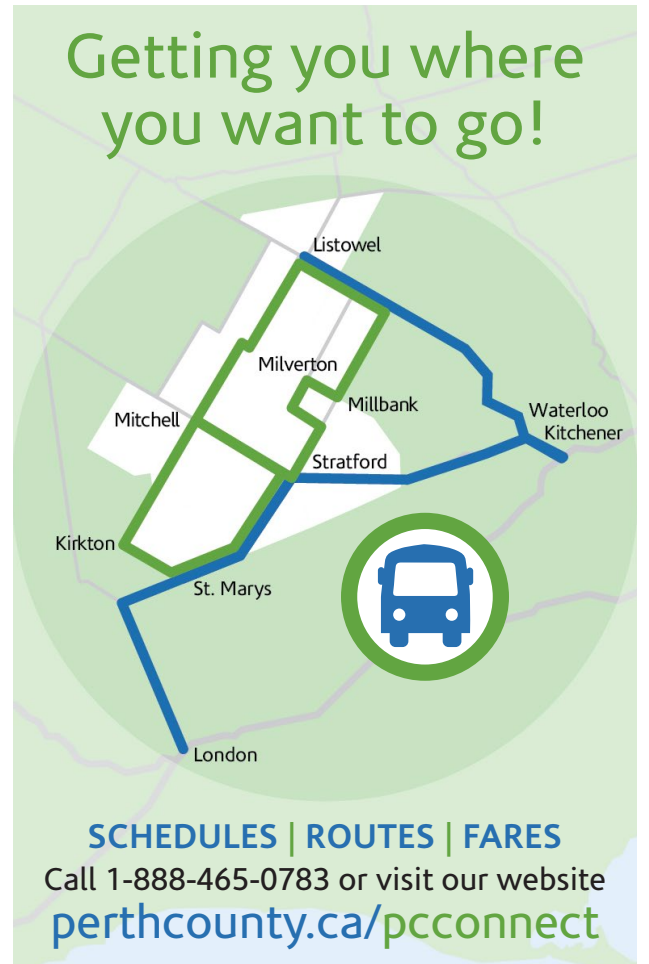

ROUTE A PERTH COUNTY NORTH

MONDAY - SATURDAY

STOP LOCATION	↓ TRIP 1	↑ TRIP 2	↓ TRIP 3	↑ TRIP 4
Stratford: Transit Terminal #8	6:00	10:28	1:00	5:28
Gadshill: Andy Street	6:14	10:14	1:14	5:14
Brunner: Main Street	6:25	10:03	1:25	5:03
Milverton: Perth East Municipal Office	6:33	9:55	1:33	4:55
Newton: Holmes Drive	6:40	9:48	1:40	4:48
Millbank: Anna Mae's Bakery & Restaurant	6:46	9:42	1:46	4:42
Listowel: North Perth Public Library	7:10	9:18	2:10	4:18
Listowel: Listowel Technology Inc. (LTI)	7:16	9:12	2:16	4:12
Atwood: Elma Memorial Community Centre	7:23	9:05	2:23	4:05
Monkton: Elma-Logan Arena	7:35	8:53	2:35	3:53
Mitchell: West Perth Mitchell Arena	7:50	8:38	2:50	3:38
Stratford: Transit Terminal #8	8:13	8:15	3:13	3:15

PM times are BOLD

ROUTE 3 LONDON - ST. MARYS - STRATFORD

MONDAY - FRIDAY

STOP LOCATION	↓ TRIP 1	↑ TRIP 2	↓ TRIP 3	↑ TRIP 4	↓ TRIP 5	↑ TRIP 6
London: Masonville Place, LTC #704	5:50	8:30	8:45	11:10	2:15	4:45
St. Marys: Memorial Hospital	6:25	7:55	9:20	10:35	2:50	4:10
St. Marys: Town Hall	6:35	7:45	9:25	10:30	2:55	4:05
Stratford: Wright Business Park #1	6:50	–	9:40	–	3:10	–
Stratford: Wright BusinessPark #2	6:55	–	9:45	–	3:15	–
Stratford: Transit Terminal #8	7:05	7:15	9:55	10:00	3:25	3:30

PM times are BOLD

SATURDAY

STOP LOCATION	↓ TRIP 1	↑ TRIP 2	↓ TRIP 3	↑ TRIP 4	↓ TRIP 5	↑ TRIP 6
London: Masonville Place, LTC #704	9:00	11:05	11:10	1:15	3:30	5:45
St. Marys: Memorial Hospital	9:33	10:32	11:43	12:42	4:03	5:12
St. Marys: Town Hall	9:37	10:28	11:47	12:38	4:07	5:08
Stratford: City Hall	9:58	–	12:08	–	4:28	–
Stratford: Transit Terminal #8	10:00	10:05	12:10	12:15	4:30	4:45