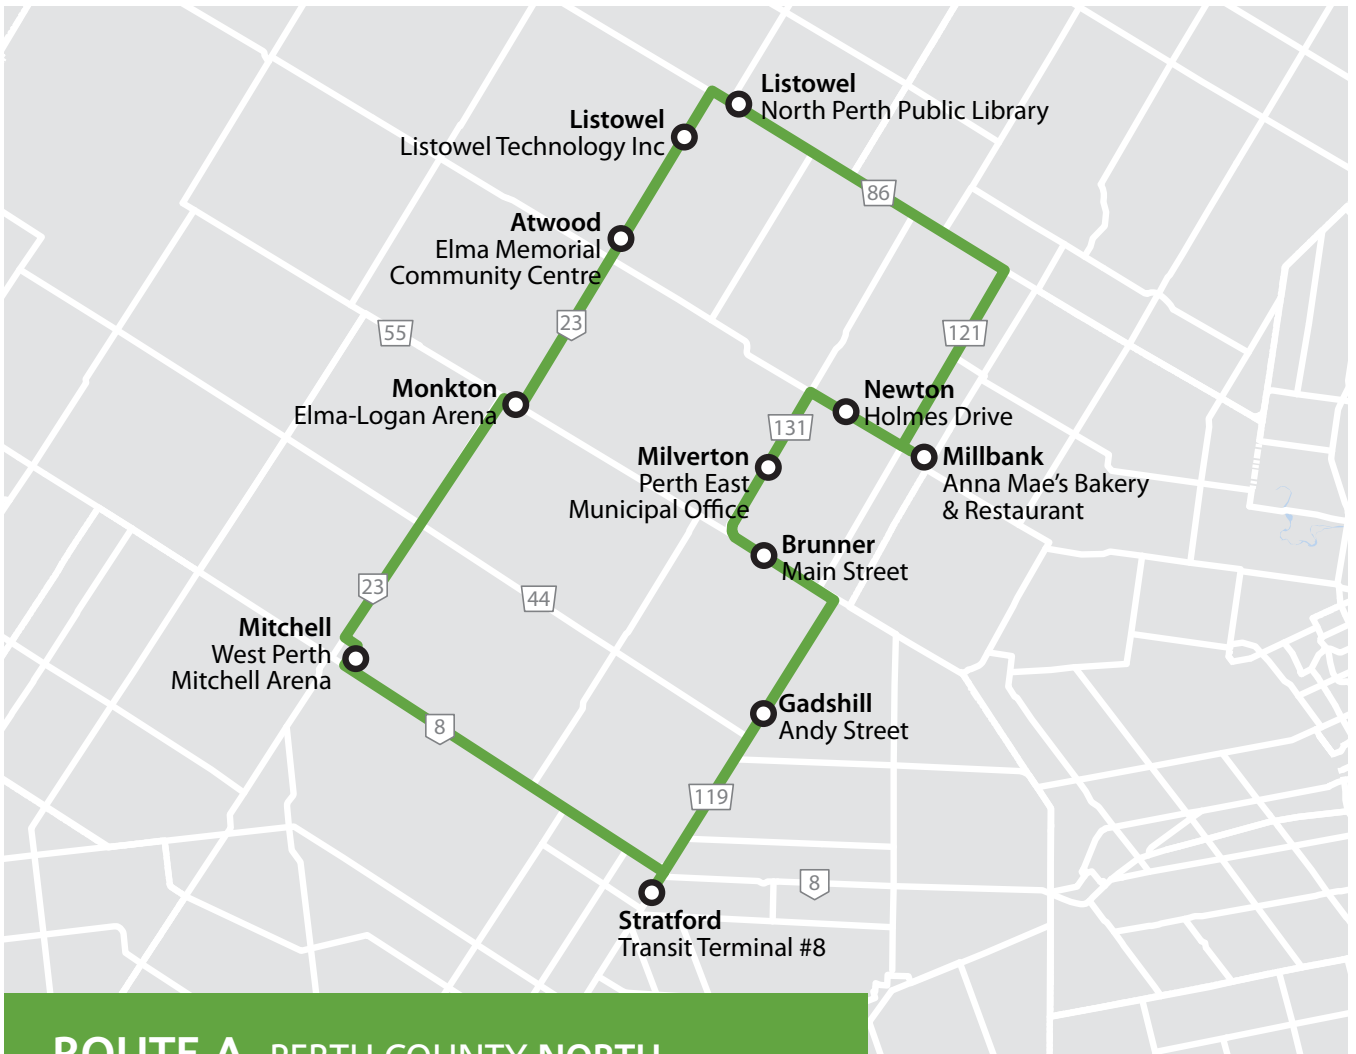

Getting you where you want to go!

SCHEDULES | ROUTES | FARES
Call 1-888-465-0783 or visit our website perthcounty.ca/pconnect

ROUTE A PERTH COUNTY NORTH

MONDAY - SATURDAY

STOP LOCATION	↓ TRIP 1	↑ TRIP 2	↓ TRIP 3	↑ TRIP 4
Stratford: Transit Terminal #8	6:00	10:28	1:00	5:28
Gadshill: Andy Street	6:14	10:14	1:14	5:14
Brunner: Main Street	6:25	10:03	1:25	5:03
Milverton: Perth East Municipal Office	6:33	9:55	1:33	4:55
Newton: Holmes Drive	6:40	9:48	1:40	4:48
Millbank: Anna Mae's Bakery & Restaurant	6:46	9:42	1:46	4:42
Listowel: North Perth Public Library	7:10	9:18	2:10	4:18
Listowel: Listowel Technology Inc. (LTI)	7:16	9:12	2:16	4:12
Atwood: Elma Memorial Community Centre	7:23	9:05	2:23	4:05
Monkton: Elma-Logan Arena	7:35	8:53	2:35	3:53
Mitchell: West Perth Mitchell Arena	7:50	8:38	2:50	3:38
Stratford: Transit Terminal #8	8:13	8:15	3:13	3:15

PM times are **BOLD**

ROUTE B PERTH COUNTY SOUTH

MONDAY - SATURDAY

STOP LOCATION	↓ TRIP 1	↑ TRIP 2	↓ TRIP 3	↑ TRIP 4
Stratford: Transit Terminal #8	6:00	9:25	2:00	6:10
Stratford: Stratford General Hospital	6:05	9:20	2:05	6:05
St. Pauls: Perth South Municipal Office	6:17	9:08	2:17	5:53
St. Marys: Town Hall	6:31	8:54	2:31	5:39
St. Marys: Memorial Hospital	6:37	8:48	2:37	5:33
Kirkton: Woodham Community Centre	6:55	8:30	2:55	5:15
Mitchell: West Perth Mitchell Arena	7:11	8:14	3:11	4:59
Sebringville: Hammond Street	7:23	8:02	3:23	4:47
Stratford: Sobey's Plaza	7:34	7:51	3:34	4:36
Stratford: Transit Terminal #8	7:40	7:45	3:40	4:30

PM times are BOLD

ROUTE 3 LONDON - ST. MARYS - STRATFORD

MONDAY - FRIDAY

STOP LOCATION	↓ TRIP 1	↑ TRIP 2	↓ TRIP 3	↑ TRIP 4	↓ TRIP 5	↑ TRIP 6
London: Masonville Place, LTC #704	5:50	8:30	8:45	11:10	2:15	4:45
St. Marys: Memorial Hospital	6:25	7:55	9:20	10:35	2:50	4:10
St. Marys: Town Hall	6:35	7:45	9:25	10:30	2:55	4:05
Stratford: Wright Business Park #1	6:50	–	9:40	–	3:10	–
Stratford: Wright BusinessPark #2	6:55	–	9:45	–	3:15	–
Stratford: Transit Terminal #8	7:05	7:15	9:55	10:00	3:25	3:30