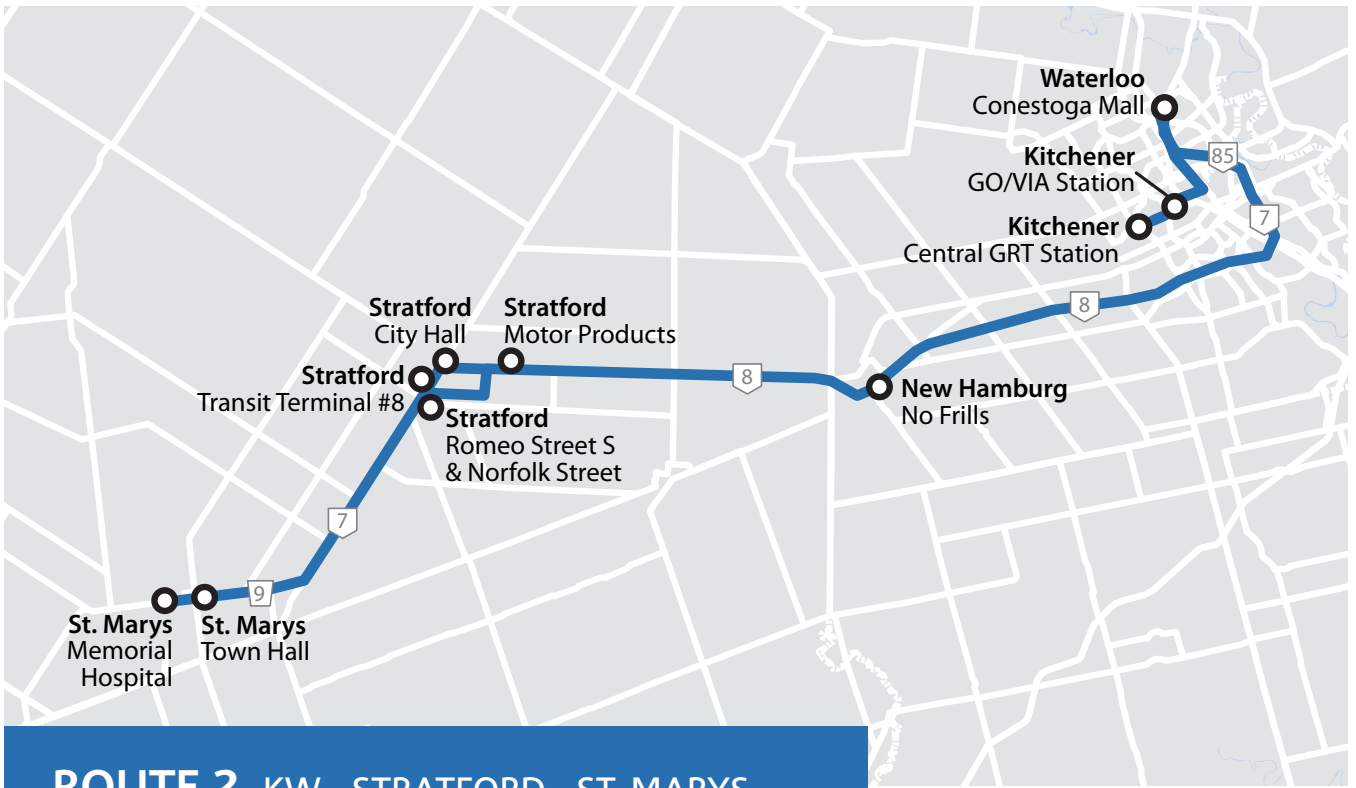

ROUTE 2 KW - STRATFORD - ST. MARYS

MONDAY - FRIDAY

STOP LOCATION	↓ TRIP 1	↑ TRIP 2	↓ TRIP 3	↓ TRIP 3	↑ TRIP 4	↓ TRIP 5	↑ TRIP 6
Kitchener: Central GRT Station	6:00	9:40	9:45	–	2:15	2:20	6:00
Kitchener: GO/VIA Station	6:04	9:35	9:49	–	2:10	2:24	5:54
Waterloo: Conestoga Mall, GRT #4004	6:20	9:20	10:14	–	1:52	2:40	5:35
New Hamburg: No Frills	6:47	8:50	10:41	–	1:25	3:08	5:05
Stratford: Stratford Motor Products	7:07	–	11:00	–	–	3:30	–
Stratford: Romeo Street S & Norfolk Street	7:10	–	11:03	–	–	3:34	–
Stratford: Transit Terminal #8	7:15	8:20	11:06	12:00	12:55	3:38	4:35
St. Marys: Town Hall	7:40	7:52	–	12:20	12:33	4:00	4:14
St. Marys: Memorial Hospital	7:45	7:50	–	12:22	12:30	4:05	4:10

PM times are BOLD

SATURDAY

STOP LOCATION	↓ TRIP 1	↑ TRIP 2	↓ TRIP 3	↑ TRIP 4	↓ TRIP 5	↑ TRIP 6
Waterloo: Conestoga Mall, GRT #4004	9:00	11:37	11:40	2:35	3:30	6:25
New Hamburg: No Frills	9:27	11:05	12:10	2:05	4:00	5:55
Stratford: City Hall	9:51	10:46	12:35	1:40	4:25	5:30
Stratford: Transit Terminal #8	9:55	10:43	12:40	1:35	4:30	5:24
St. Marys: Town Hall	10:15	10:20	1:05	1:10	4:54	5:00

PM times are BOLD