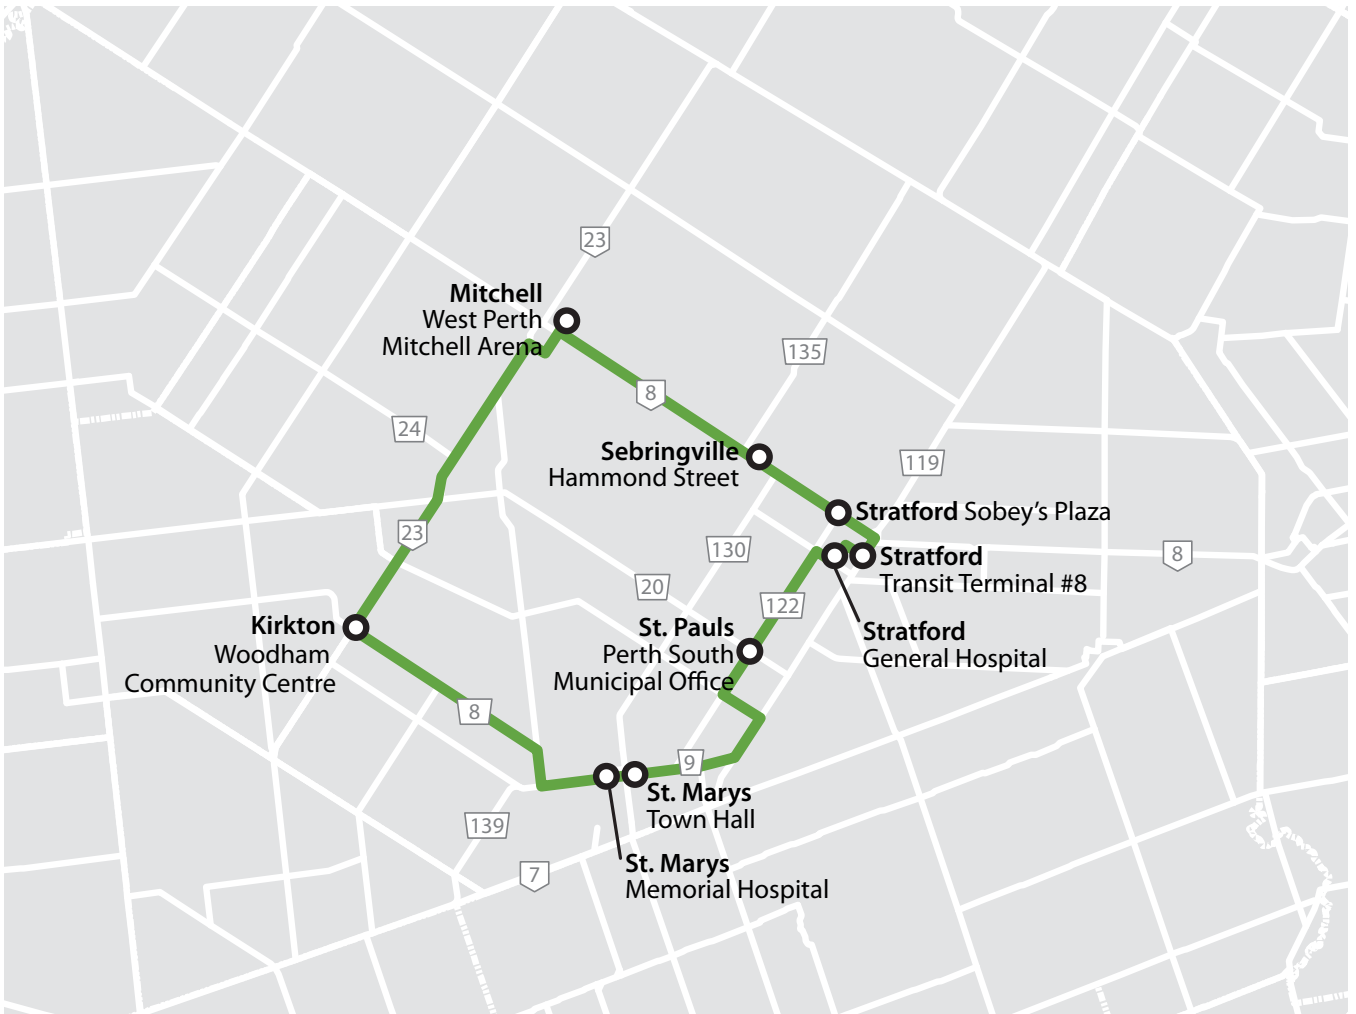

Getting you where you want to go!

SCHEDULES | ROUTES | FARES
Call 1-888-465-0783 or visit our website perthcounty.ca/pconnect

ROUTE A PERTH COUNTY NORTH

MONDAY - SATURDAY

STOP LOCATION	↓ TRIP 1	↑ TRIP 2	↓ TRIP 3	↑ TRIP 4
Stratford: Transit Terminal #8	6:00	10:28	1:00	5:28
Gadshill: Andy Street	6:14	10:14	1:14	5:14
Brunner: Main Street	6:25	10:03	1:25	5:03
Milverton: Perth East Municipal Office	6:33	9:55	1:33	4:55
Newton: Holmes Drive	6:40	9:48	1:40	4:48
Millbank: Anna Mae's Bakery & Restaurant	6:46	9:42	1:46	4:42
Listowel: North Perth Public Library	7:10	9:18	2:10	4:18
Listowel: Listowel Technology Inc. (LTI)	7:16	9:12	2:16	4:12
Atwood: Elma Memorial Community Centre	7:23	9:05	2:23	4:05
Monkton: Elma-Logan Arena	7:35	8:53	2:35	3:53
Mitchell: West Perth Mitchell Arena	7:50	8:38	2:50	3:38
Stratford: Transit Terminal #8	8:13	8:15	3:13	3:15

PM times are **BOLD**

ROUTE B PERTH COUNTY SOUTH

MONDAY - SATURDAY

STOP LOCATION	↓ TRIP 1	↑ TRIP 2	↓ TRIP 3	↑ TRIP 4
Stratford: Transit Terminal #8	6:00	9:25	2:00	6:10
Stratford: Stratford General Hospital	6:05	9:20	2:05	6:05
St. Pauls: Perth South Municipal Office	6:17	9:08	2:17	5:53
St. Marys: Town Hall	6:31	8:54	2:31	5:39
St. Marys: Memorial Hospital	6:37	8:48	2:37	5:33
Kirkton: Woodham Community Centre	6:55	8:30	2:55	5:15
Mitchell: West Perth Mitchell Arena	7:11	8:14	3:11	4:59
Sebringville: Hammond Street	7:23	8:02	3:23	4:47
Stratford: Sobey's Plaza	7:34	7:51	3:34	4:36
Stratford: Transit Terminal #8	7:40	7:45	3:40	4:30