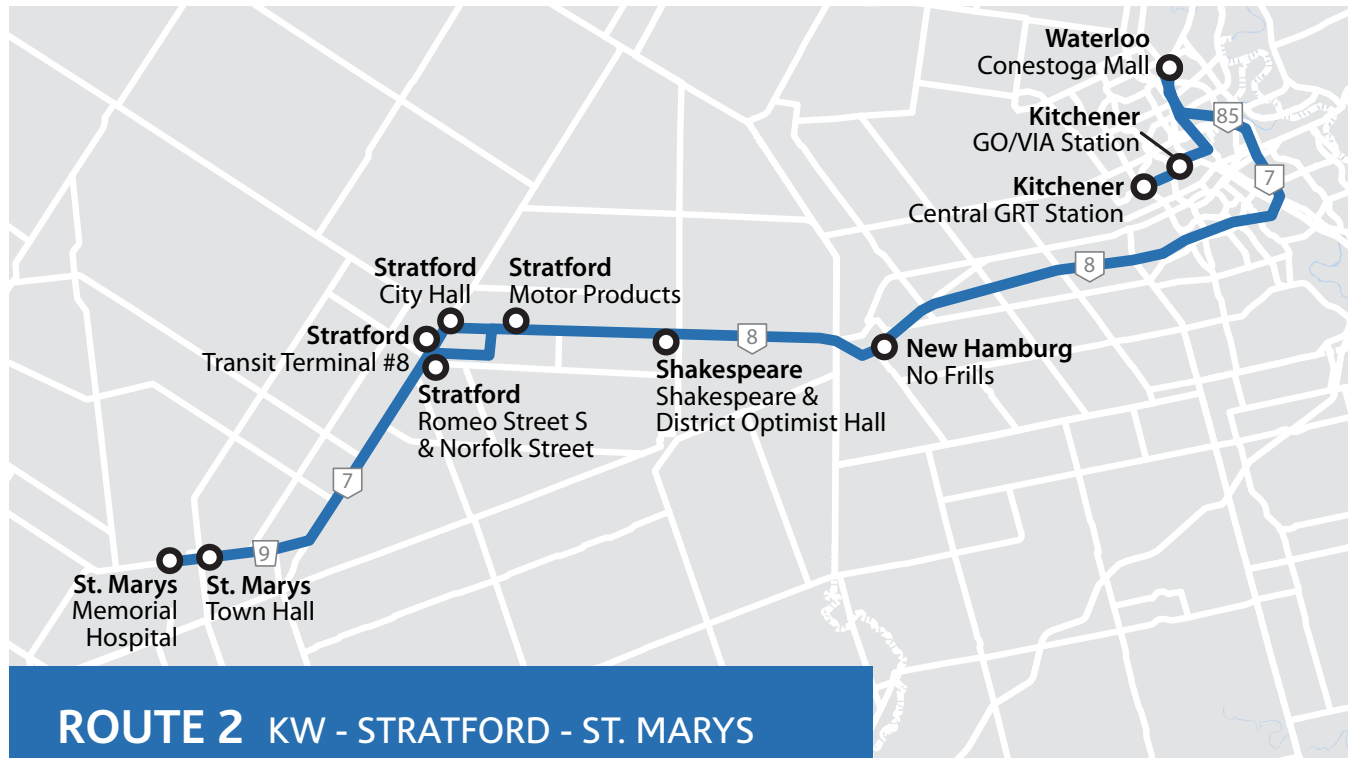

ROUTE 2 KW - STRATFORD - ST. MARYS

MONDAY - FRIDAY

STOP LOCATION	↓ TRIP 1	↑ TRIP 2	↓ TRIP 3	↓ TRIP 4	↑ TRIP 5	↓ TRIP 6	↑ TRIP 7
Kitchener: Central GRT Station	6:00	9:40	9:45	–	2:15	2:20	6:00
Kitchener: GO/VIA Station	6:04	9:35	9:49	–	2:10	2:24	5:54
Waterloo: Conestoga Mall, GRT #4004	6:20	9:20	10:14	–	1:52	2:40	5:35
New Hamburg: No Frills	6:47	8:50	10:41	–	1:25	3:08	5:05
Shakespeare: Shakespeare & District Optimist Hall	6:57	8:40	10:51	–	1:15	3:20	4:55
Stratford: Stratford Motor Products	7:07	–	11:00	–	–	3:30	–
Stratford: Romeo Street S & Norfolk Street	7:10	–	11:03	–	–	3:34	–
Stratford: Transit Terminal #8	7:15	8:20	11:06	12:00	12:55	3:38	4:35
St. Marys: Town Hall	7:40	7:52	–	12:20	12:33	4:00	4:14
St. Marys: Memorial Hospital	7:45	7:50	–	12:22	12:30	4:05	4:10

PM times are BOLD

SATURDAY

STOP LOCATION	↓ TRIP 1	↑ TRIP 2	↓ TRIP 3	↑ TRIP 4	↓ TRIP 5	↑ TRIP 6
Waterloo: Conestoga Mall, GRT #4004	9:00	11:37	11:40	2:35	3:30	6:25
New Hamburg: No Frills	9:27	11:05	12:10	2:05	4:00	5:55
Shakespeare: Shakespeare & District Optimist Hall	9:37	10:57	12:20	1:55	4:10	5:45
Stratford: City Hall	9:51	10:46	12:35	1:40	4:25	5:30
Stratford: Transit Terminal #8	9:55	10:43	12:40	1:35	4:30	5:24
St. Marys: Town Hall	10:15	10:20	1:05	1:10	4:54	5:00