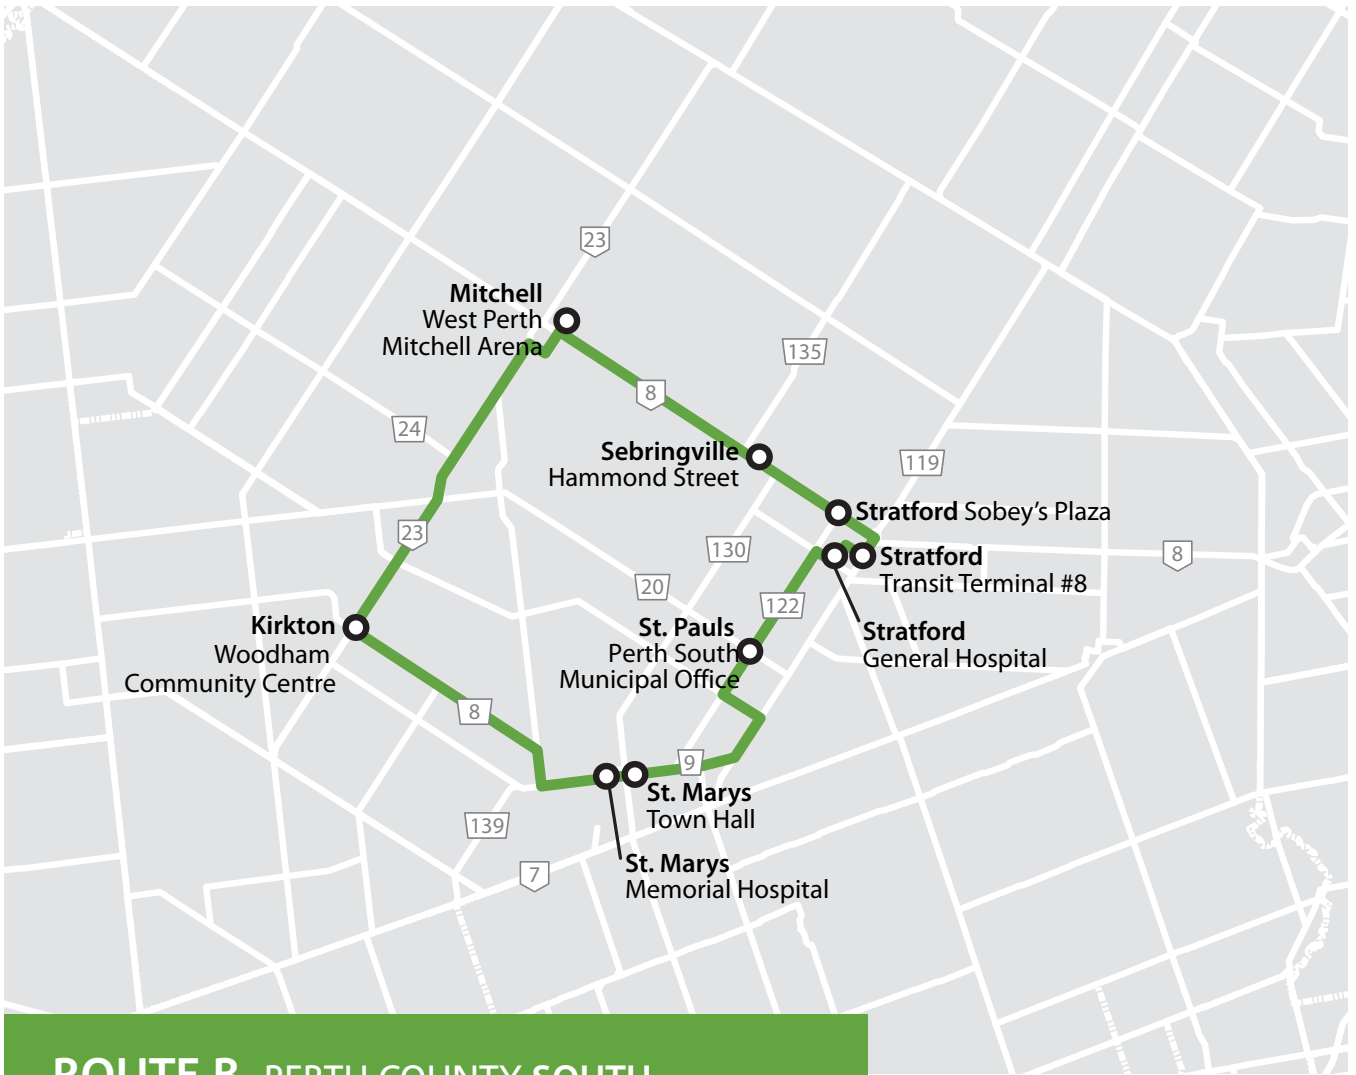

Getting you where you want to go!

SCHEDULES | ROUTES | FARES

Call 1-888-465-0783 or visit our website
perthcounty.ca/pconnect

ROUTE A PERTH COUNTY NORTH

MONDAY - SATURDAY

STOP LOCATION	↓ TRIP 1	↑ TRIP 2	↓ TRIP 3	↑ TRIP 4
Stratford: Transit Terminal #8	6:00	10:28	1:00	5:28
Gadshill: Andy Street	6:14	10:14	1:14	5:14
Brunner: Main Street	6:25	10:03	1:25	5:03
Milverton: Perth East Municipal Office	6:33	9:55	1:33	4:55
Newton: Holmes Drive	6:40	9:48	1:40	4:48
Millbank: Anna Mae's Bakery & Restaurant	6:46	9:42	1:46	4:42
Listowel: North Perth Public Library	7:10	9:18	2:10	4:18
Listowel: Listowel Technology Inc. (LTI)	7:16	9:12	2:16	4:12
Atwood: Elma Memorial Community Centre	7:23	9:05	2:23	4:05
Monkton: Elma-Logan Arena	7:35	8:53	2:35	3:53
Mitchell: West Perth Mitchell Arena	7:50	8:38	2:50	3:38
Stratford: Transit Terminal #8	8:13	8:15	3:13	3:15

PM times are **BOLD**

ROUTE B PERTH COUNTY SOUTH

MONDAY - SATURDAY

STOP LOCATION	↓ TRIP 1	↑ TRIP 2	↓ TRIP 3	↑ TRIP 4
Stratford: Transit Terminal #8	6:00	9:25	2:00	6:10
Stratford: Stratford General Hospital	6:05	9:20	2:05	6:05
St. Pauls: Perth South Municipal Office	6:17	9:08	2:17	5:53
St. Marys: Town Hall	6:31	8:54	2:31	5:39
St. Marys: Memorial Hospital	6:37	8:48	2:37	5:33
Kirkton: Woodham Community Centre	6:55	8:30	2:55	5:15
Mitchell: West Perth Mitchell Arena	7:11	8:14	3:11	4:59
Sebringville: Hammond Street	7:23	8:02	3:23	4:47
Stratford: Sobey's Plaza	7:34	7:51	3:34	4:36
Stratford: Transit Terminal #8	7:40	7:45	3:40	4:30

ROUTE 3 LONDON - ST. MARYS - STRATFORD

MONDAY - FRIDAY

STOP LOCATION	↓ TRIP 1	↑ TRIP 2	↓ TRIP 3	↑ TRIP 4	↓ TRIP 5	↑ TRIP 6
London: Masonville Place, LTC #704	5:50	8:30	8:45	11:10	2:15	4:45
St. Marys: Memorial Hospital	6:25	7:55	9:20	10:35	2:50	4:10
St. Marys: Town Hall	6:35	7:45	9:25	10:30	2:55	4:05
Stratford: Wright Business Park #1	6:50	–	9:40	–	3:10	–
Stratford: Wright BusinessPark #2	6:55	–	9:45	–	3:15	–
Stratford: Transit Terminal #8	7:05	7:15	9:55	10:00	3:25	3:30