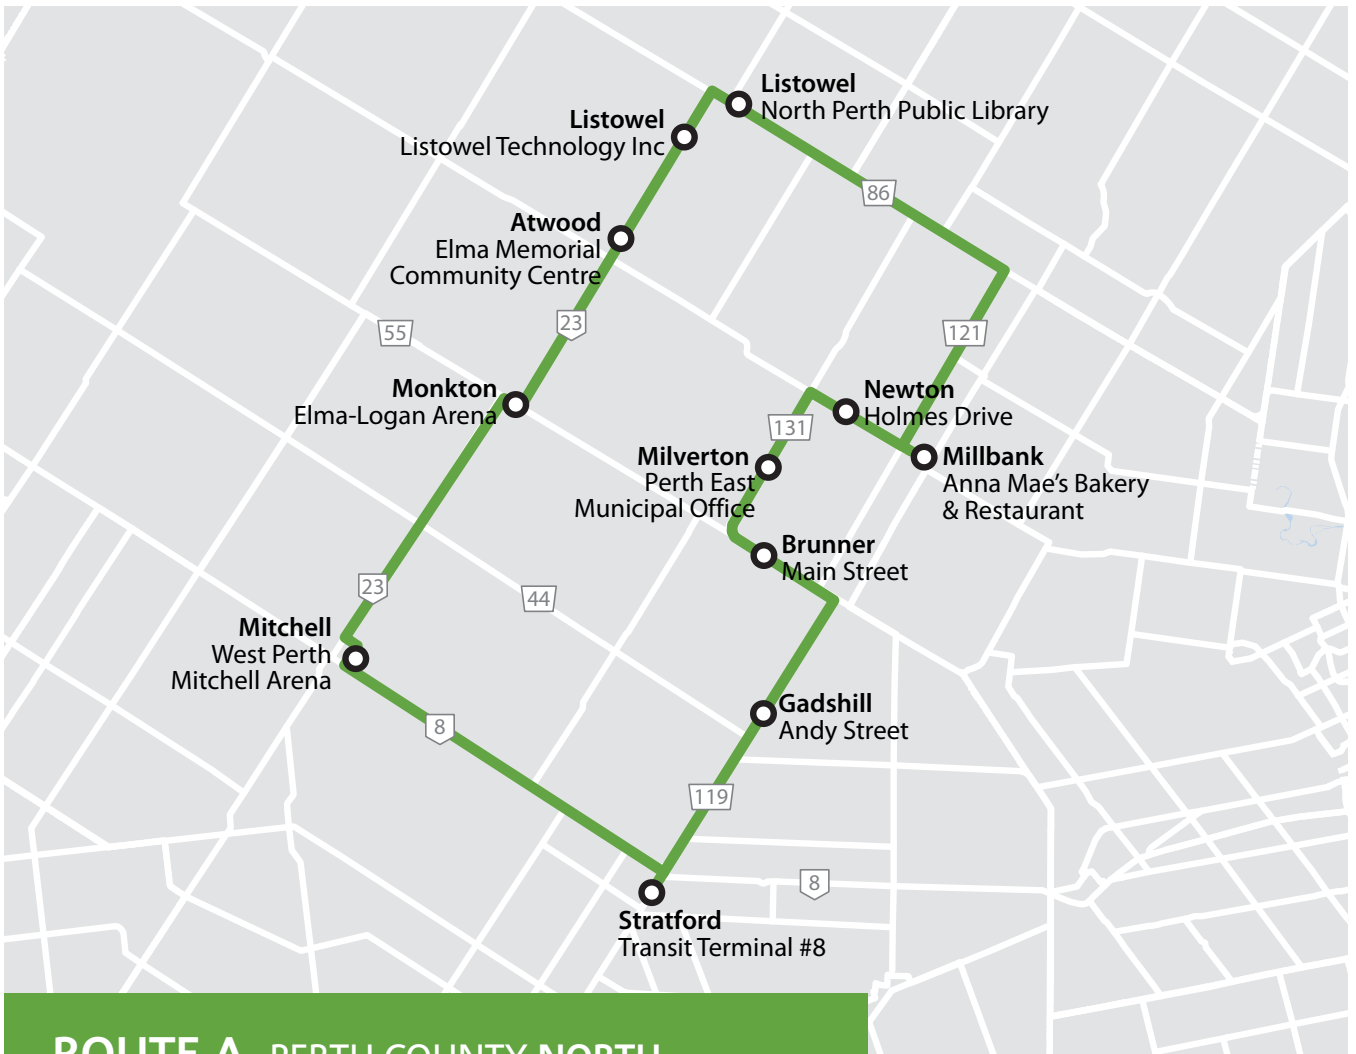

Getting you where you want to go!

SCHEDULES | ROUTES | FARES

Call 1-888-465-0783 or visit our website
perthcounty.ca/pconnect

ROUTE A PERTH COUNTY NORTH

MONDAY - SATURDAY

STOP LOCATION	↓ TRIP 1	↑ TRIP 2	↓ TRIP 3	↑ TRIP 4
Stratford: Transit Terminal #8	6:00	10:28	1:00	5:28
Gadshill: Andy Street	6:14	10:14	1:14	5:14
Brunner: Main Street	6:25	10:03	1:25	5:03
Milverton: Perth East Municipal Office	6:33	9:55	1:33	4:55
Newton: Holmes Drive	6:40	9:48	1:40	4:48
Millbank: Anna Mae's Bakery & Restaurant	6:46	9:42	1:46	4:42
Listowel: North Perth Public Library	7:10	9:18	2:10	4:18
Listowel: Listowel Technology Inc. (LTI)	7:16	9:12	2:16	4:12
Atwood: Elma Memorial Community Centre	7:23	9:05	2:23	4:05
Monkton: Elma-Logan Arena	7:35	8:53	2:35	3:53
Mitchell: West Perth Mitchell Arena	7:50	8:38	2:50	3:38
Stratford: Transit Terminal #8	8:13	8:15	3:13	3:15

PM times are **BOLD**

ROUTE B PERTH COUNTY SOUTH

MONDAY - SATURDAY

STOP LOCATION	↓ TRIP 1	↑ TRIP 2	↓ TRIP 3	↑ TRIP 4
Stratford: Transit Terminal #8	6:00	9:25	2:00	6:10
Stratford: Stratford General Hospital	6:05	9:20	2:05	6:05
St. Pauls: Perth South Municipal Office	6:17	9:08	2:17	5:53
St. Marys: Town Hall	6:31	8:54	2:31	5:39
St. Marys: Memorial Hospital	6:37	8:48	2:37	5:33
Kirkton: Woodham Community Centre	6:55	8:30	2:55	5:15
Mitchell: West Perth Mitchell Arena	7:11	8:14	3:11	4:59
Sebringville: Hammond Street	7:23	8:02	3:23	4:47
Stratford: Sobey's Plaza	7:34	7:51	3:34	4:36
Stratford: Transit Terminal #8	7:40	7:45	3:40	4:30

ROUTE 3 LONDON - ST. MARYS - STRATFORD

MONDAY - FRIDAY

STOP LOCATION	↓ TRIP 1	↑ TRIP 2	↓ TRIP 3	↑ TRIP 4	↓ TRIP 5	↑ TRIP 6
London: Masonville Place, LTC #704	5:50	8:30	8:45	11:10	2:15	4:45
St. Marys: Memorial Hospital	6:25	7:55	9:20	10:35	2:50	4:10
St. Marys: Town Hall	6:35	7:45	9:25	10:30	2:55	4:05
Stratford: Wright Business Park #1	6:50	–	9:40	–	3:10	–
Stratford: Wright BusinessPark #2	6:55	–	9:45	–	3:15	–
Stratford: Transit Terminal #8	7:05	7:15	9:55	10:00	3:25	3:30