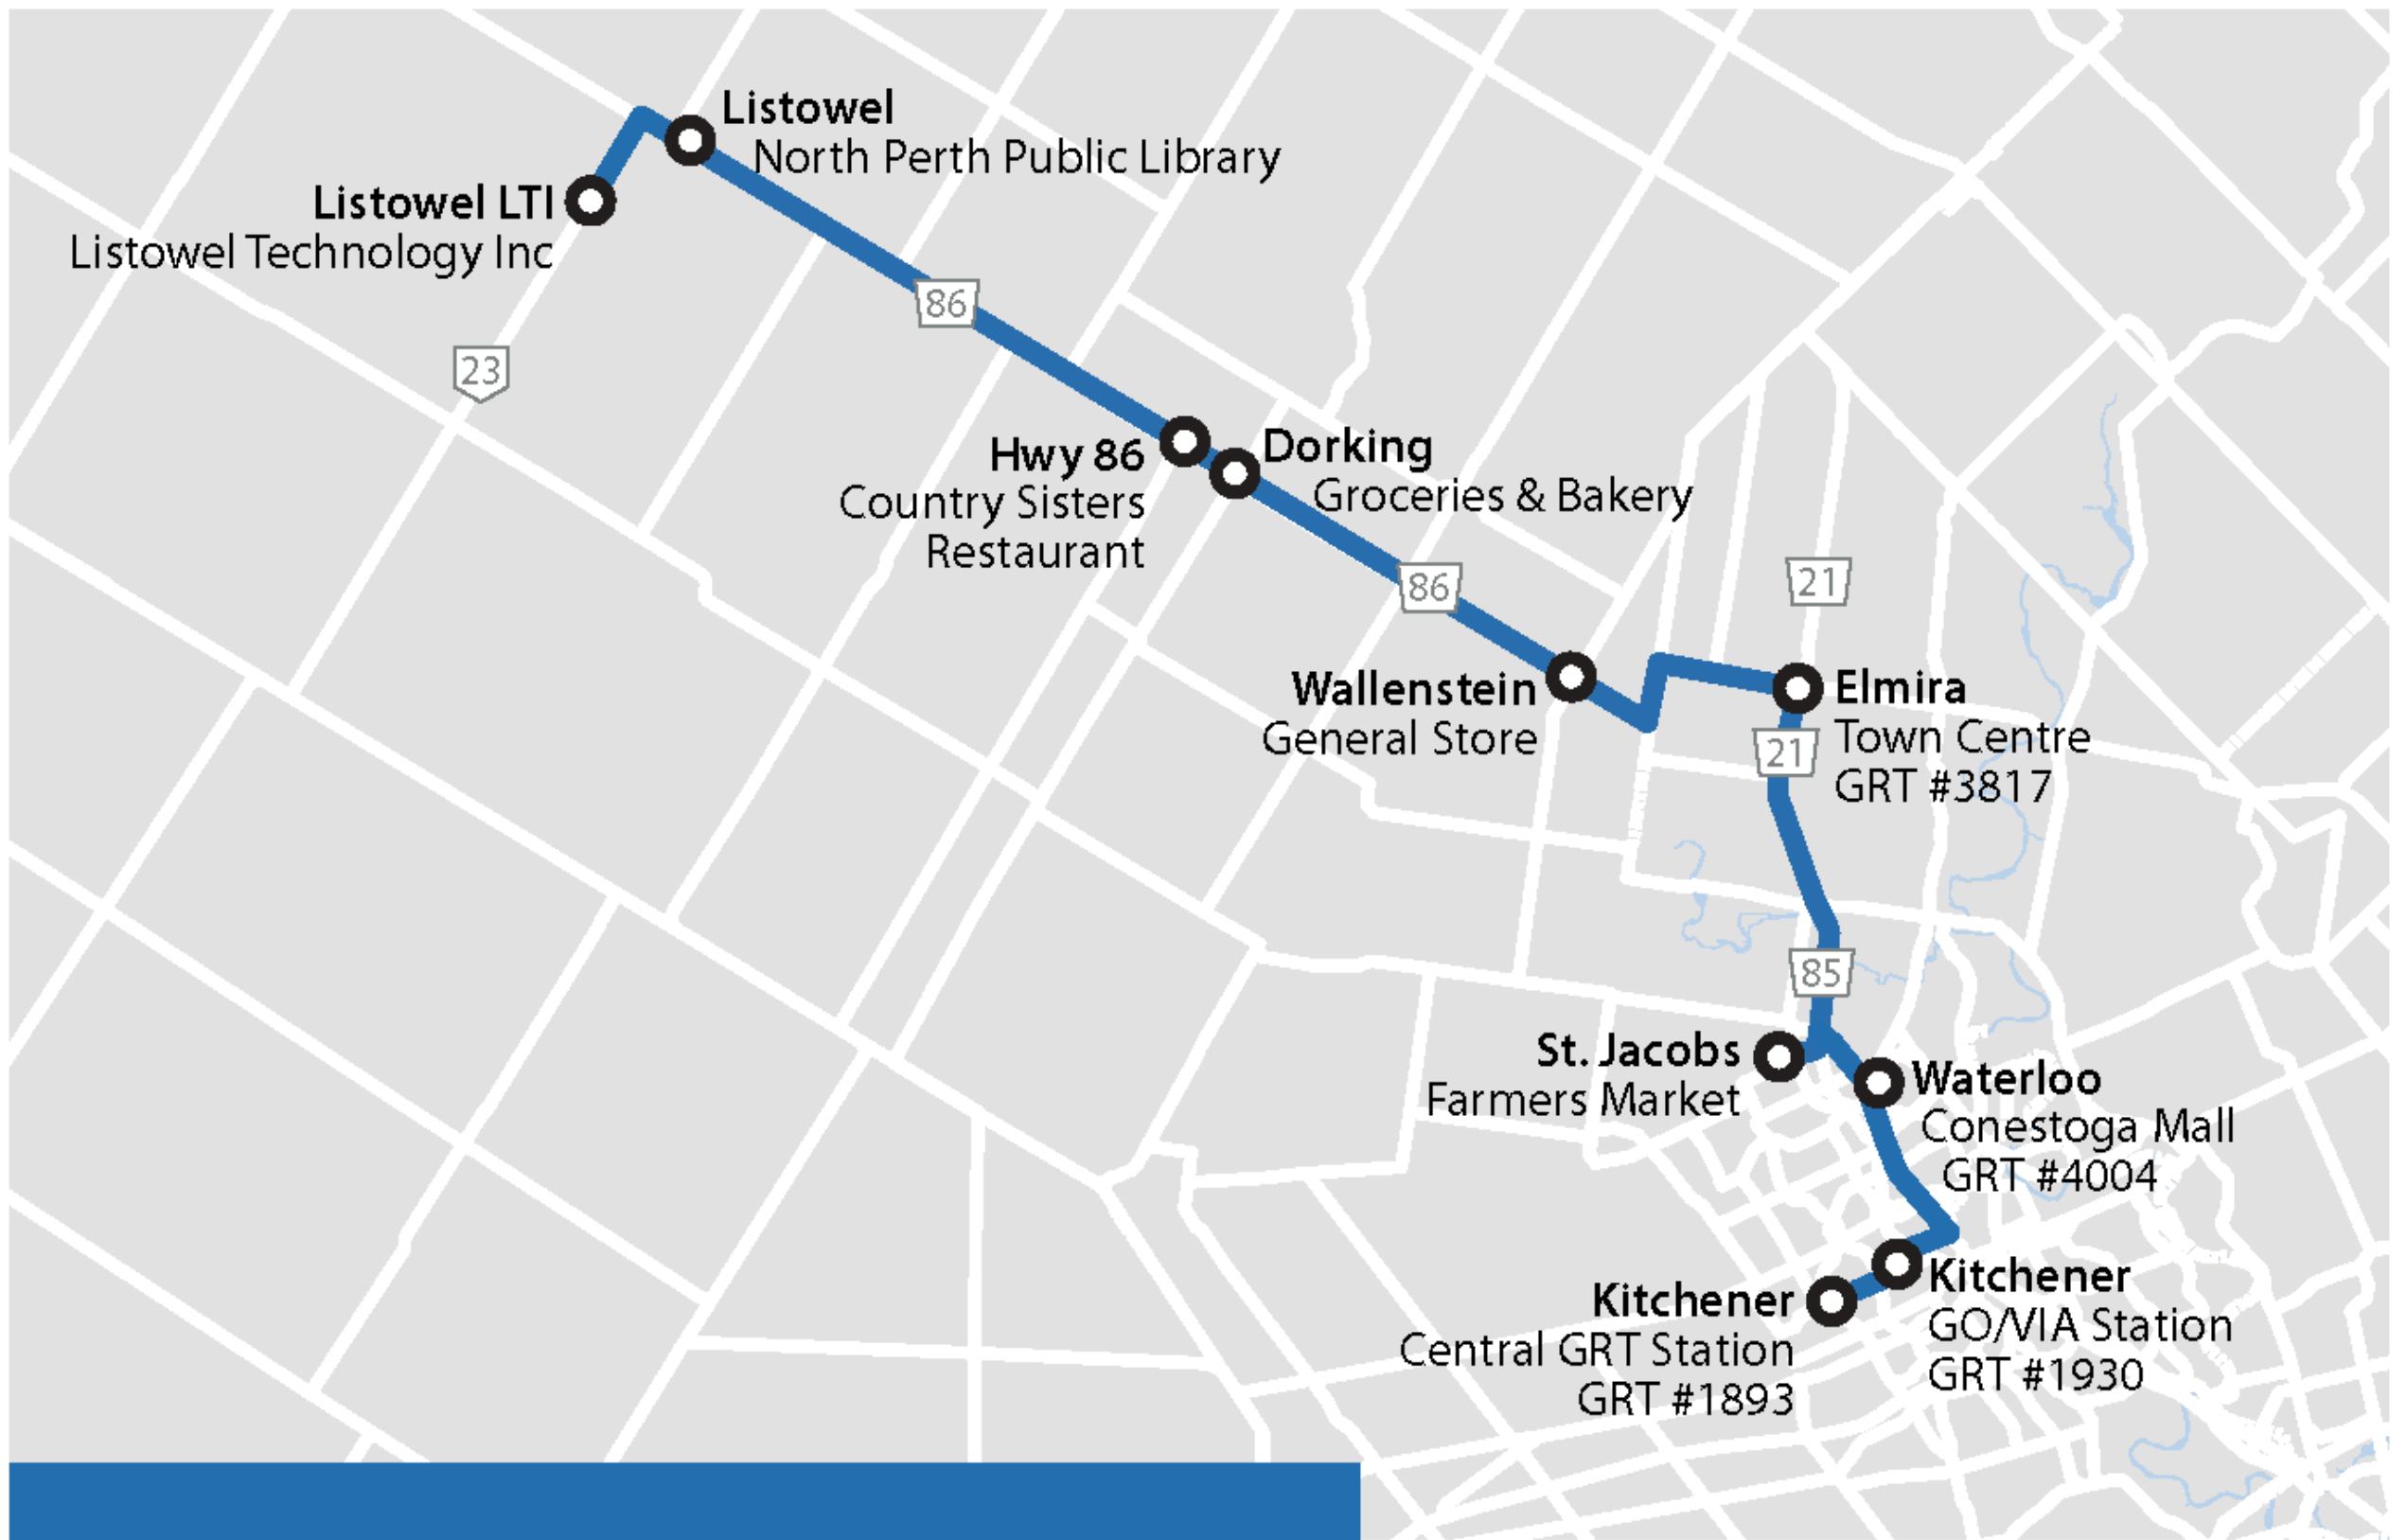

SCHEDULES & ROUTES

Connecting Perth County, Stratford, St. Marys, Kitchener/Waterloo and London

Getting you where you want to go!

SCHEDULES | ROUTES | FARES
Call 1-888-465-0783 or visit our website perthcounty.ca/pconnect

ROUTE 1 KW - ELMIRA - LISTOWEL

PM times are **BOLD**

MONDAY to FRIDAY										
Kitchener GRT	Kitchener GO/VIA	Waterloo	St. Jacobs	Elmira	Wallenstein	Dorking	Hwy 86	Listowel	Listowel LTI	
5:45	→ 5:48	→ 6:03	→ 6:10	→ 6:23	→ 6:30	→ 6:38	→ 6:40	→ 7:00	→ 7:05	
8:32	← 8:27	← 8:13	← 8:05	← 7:52	← 7:46	← 7:38	← 7:35	← 7:13	← 7:10	
8:37	→ 8:42	→ 8:55	→ 9:05	→ 9:25	→ 9:32	→ 9:41	→ 9:43	→ 9:55	→ 10:00	
11:35	← 11:27	← 11:14	← 11:00	← 10:45	← 10:35	← 10:27	← 10:25	← 10:10	← 10:05	
2:00	→ 2:05	→ 2:20	→ 2:28	→ 2:45	→ 2:53	→ 3:03	→ 3:05	→ 3:20	→ 3:23	
4:55	← 4:48	← 4:43	← 4:32	← 4:18	← 4:11	← 4:03	← 4:00	← 3:40	← 3:30	

SATURDAY						
Waterloo	St. Jacobs	Elmira	Wallenstein	Dorking	Hwy 86	Listowel
9:00	→ 9:10	→ 9:25	→ 9:33	→ 9:40	→ 9:42	→ 9:59
11:05	← 10:55	← 10:40	← 10:32	← 10:23	← 10:20	← 10:00
11:10	→ 11:20	→ 11:35	→ 11:44	→ 11:51	→ 11:53	→ 12:08
1:08	← 12:59	← 12:45	← 12:36	← 12:28	← 12:25	← 12:10
2:00	→ 2:10	→ 2:25	→ 2:34	→ 2:46	→ 2:48	→ 3:04
4:09	← 3:59	← 3:45	← 3:33	← 3:25	← 3:23	← 3:08
4:12	→ 4:22	→ 4:35	→ 4:44	→ 4:50	→ 4:52	→ 5:06
6:07	← 5:56	← 5:40	← 5:35	← 5:27	← 5:24	← 5:10

SATURDAY				
London	St. Marys Hospital	St. Marys Town Hall	Stratford City Hall	Stratford Terminal
9:00	→ 9:35	→ 9:40	→ 10:00	→ 10:02
11:25	← 10:50	← 10:45	← -	← 10:15
11:40	→ 12:15	→ 12:20	→ 12:40	→ 12:42
2:00	← 1:25	← 1:20	← -	← 12:50
3:30	→ 4:05	→ 4:10	→ 4:30	→ 4:32
5:55	← 5:20	← 5:15	← -	← 4:45