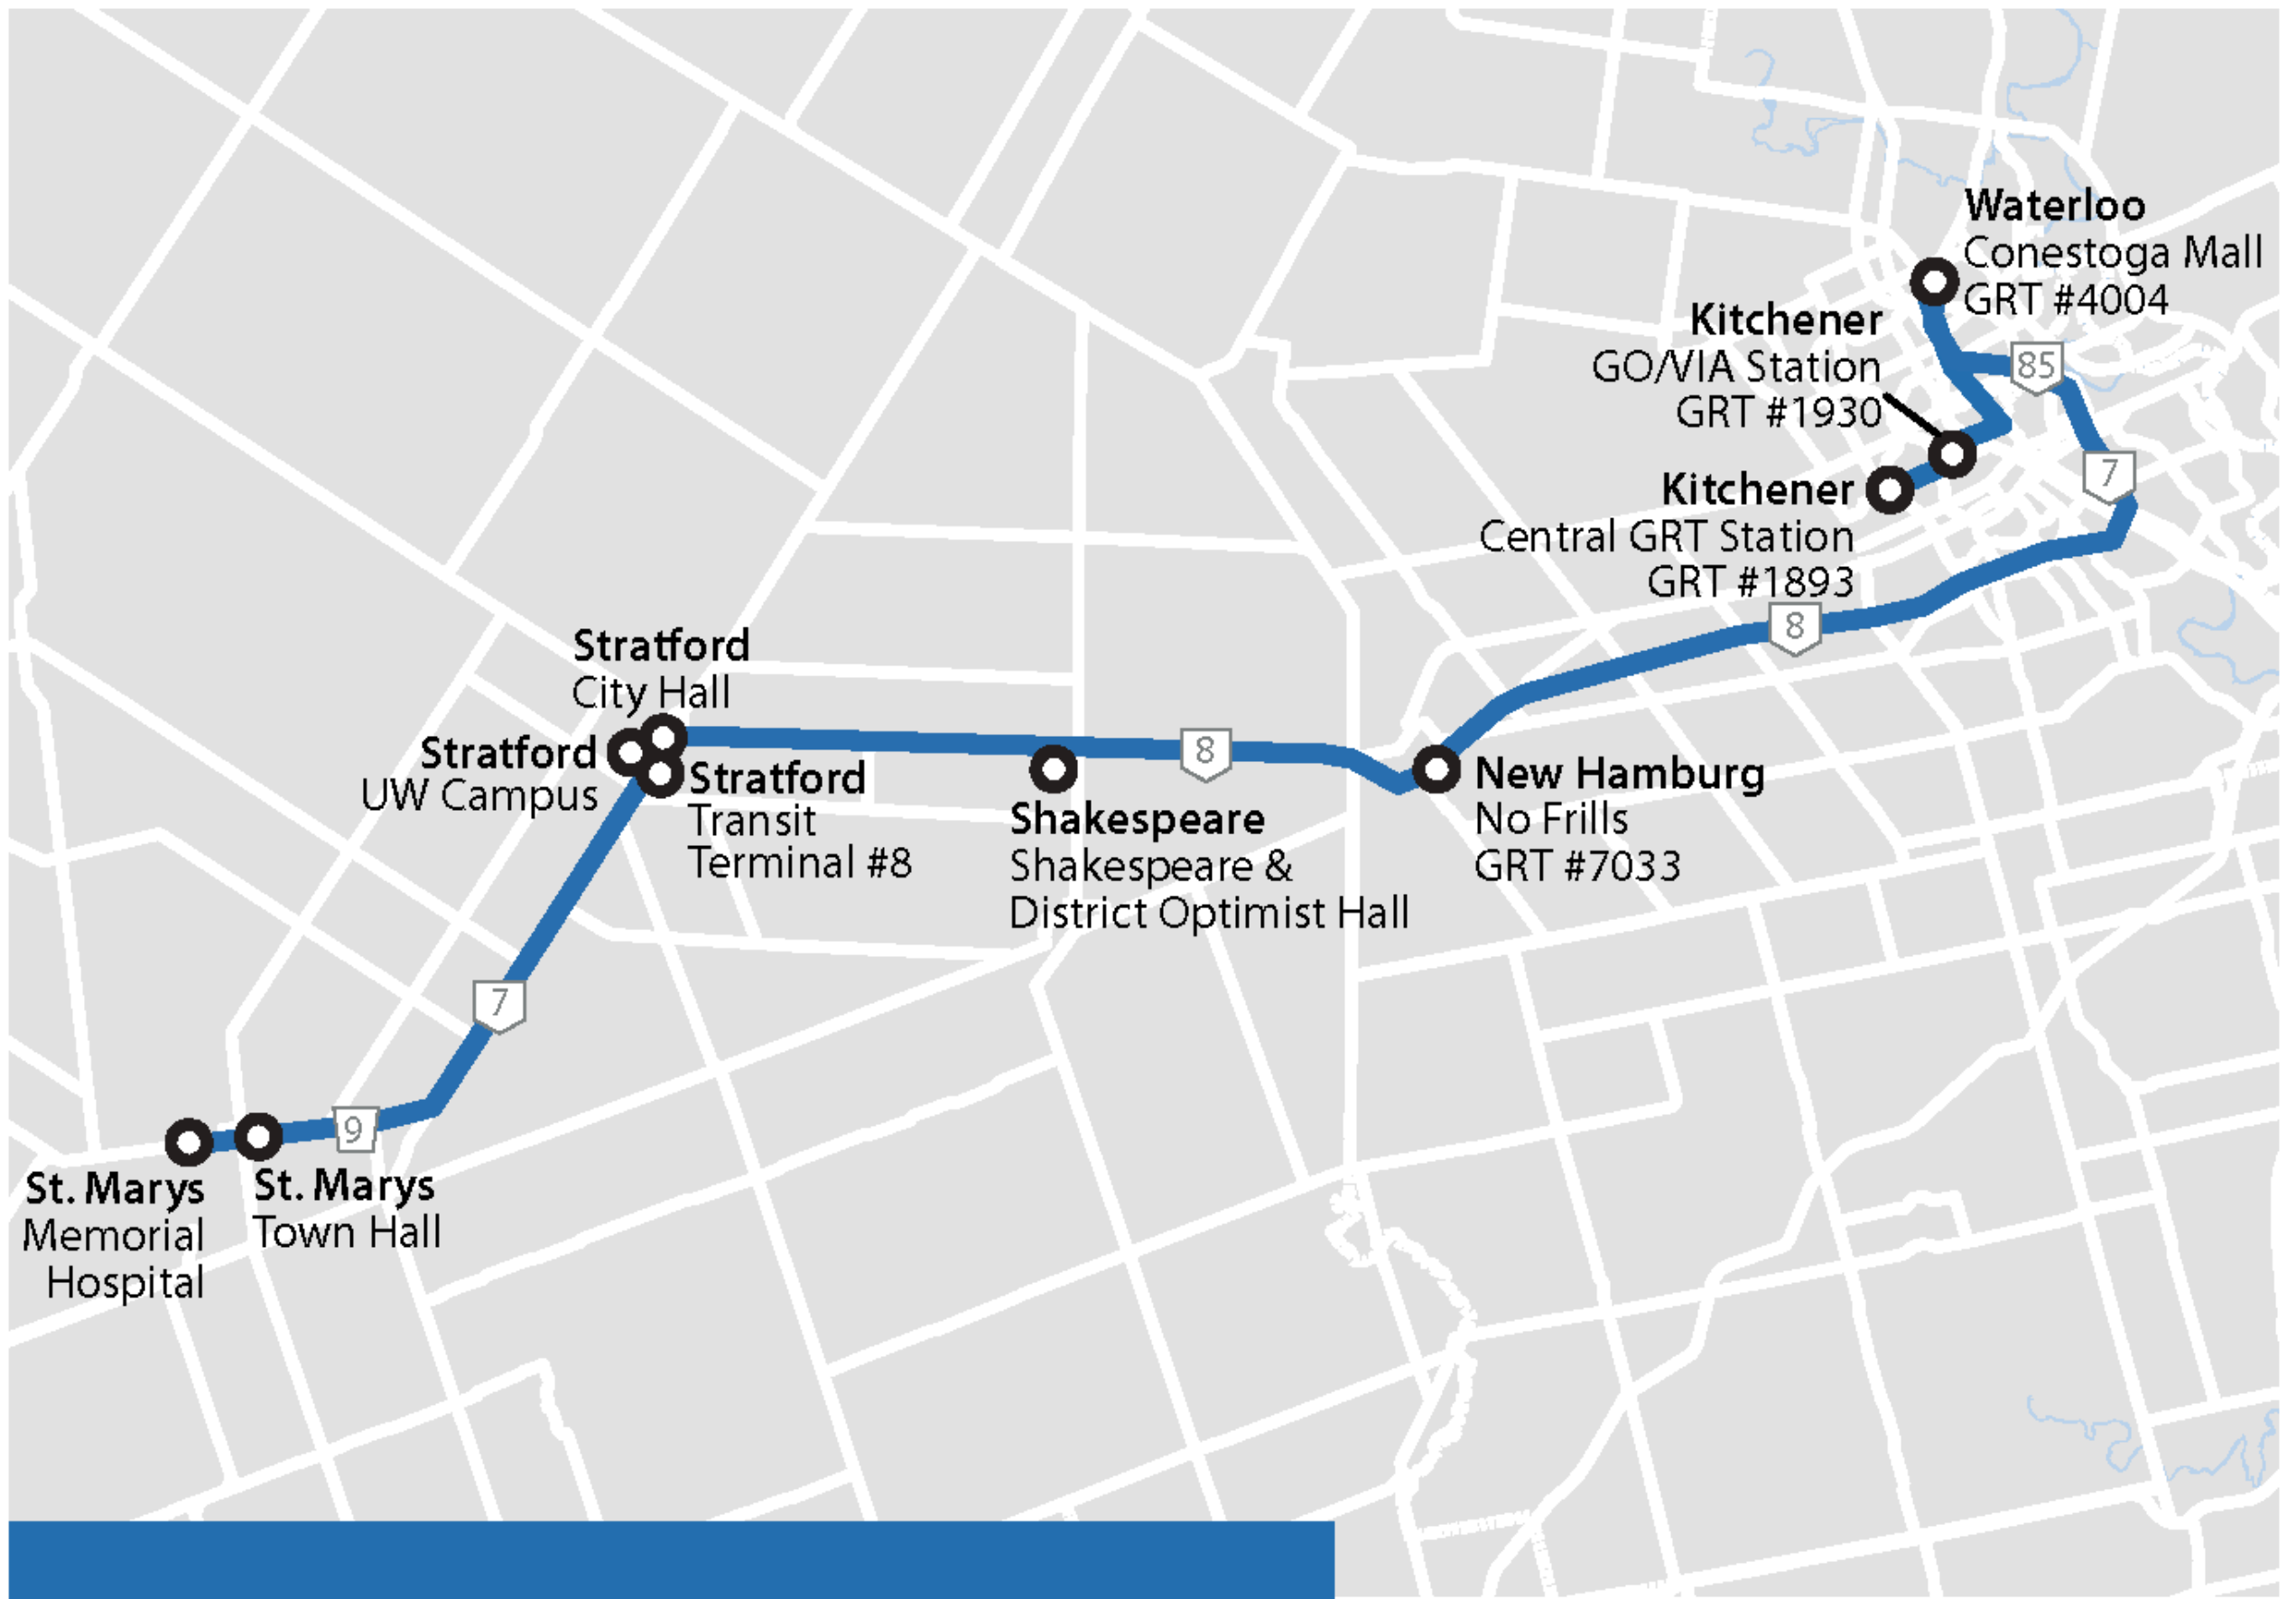

ROUTE 1 KW - ELMIRA - LISTOWEL

PM times are **BOLD**

MONDAY to FRIDAY										
Kitchener GRT	Kitchener GO/VIA	Waterloo	St. Jacobs	Elmira	Wallenstein	Dorking	Hwy 86	Listowel	Listowel LTI	
5:45	→ 5:48	→ 6:03	→ 6:10	→ 6:23	→ 6:30	→ 6:38	→ 6:40	→ 7:00	→ 7:05	
8:32	← 8:27	← 8:13	← 8:05	← 7:52	← 7:46	← 7:38	← 7:35	← 7:13	← 7:10	
8:37	→ 8:42	→ 8:55	→ 9:05	→ 9:25	→ 9:32	→ 9:41	→ 9:43	→ 9:55	→ 10:00	
11:35	← 11:27	← 11:14	← 11:00	← 10:45	← 10:35	← 10:27	← 10:25	← 10:10	← 10:05	
2:00	→ 2:05	→ 2:20	→ 2:28	→ 2:45	→ 2:53	→ 3:03	→ 3:05	→ 3:20	→ 3:23	
4:55	← 4:48	← 4:43	← 4:32	← 4:18	← 4:11	← 4:03	← 4:00	← 3:40	← 3:30	

SATURDAY						
Waterloo	St. Jacobs	Elmira	Wallenstein	Dorking	Hwy 86	Listowel
9:00	→ 9:10	→ 9:25	→ 9:33	→ 9:40	→ 9:42	→ 9:59
11:05	← 10:55	← 10:40	← 10:32	← 10:23	← 10:20	← 10:00
11:10	→ 11:20	→ 11:35	→ 11:44	→ 11:51	→ 11:53	→ 12:08
1:08	← 12:59	← 12:45	← 12:36	← 12:28	← 12:25	← 12:10
2:00	→ 2:10	→ 2:25	→ 2:34	→ 2:46	→ 2:48	→ 3:04
4:09	← 3:59	← 3:45	← 3:33	← 3:25	← 3:23	← 3:08
4:12	→ 4:22	→ 4:35	→ 4:44	→ 4:50	→ 4:52	→ 5:06
6:07	← 5:56	← 5:40	← 5:35	← 5:27	← 5:24	← 5:10

SATURDAY

Waterloo	New Hamburg	Shakespeare	Stratford City Hall Downie St	Stratford City Hall Wellington St	Stratford Terminal	St. Marys Town Hall
9:00	→ 9:27	→ 9:37	→ 9:51	→ -	→ 9:55	→ 10:15
11:37	← 11:07	← 10:57	← -	← 10:44	← 10:43	← 10:20
11:40	→ 12:10	→ 12:20	→ 12:35	→ -	→ 12:40	→ 1:05
2:35	← 2:05	← 1:55	← -	← 1:36	← 1:35	← 1:10
3:30	→ 4:00	→ 4:10	→ 4:25	→ -	→ 4:30	→ 4:54
6:25	← 5:55	← 5:45	← -	← 5:25	← 5:24	← 5:00

SATURDAY				
London	St. Marys Hospital	St. Marys Town Hall	Stratford City Hall	Stratford Terminal
9:00	→ 9:35	→ 9:40	→ 10:00	→ 10:02
11:25	← 10:50	← 10:45	← -	← 10:15
11:40	→ 12:15	→ 12:20	→ 12:40	→ 12:42
2:00	← 1:25	← 1:20	← -	← 12:50
3:30	→ 4:05	→ 4:10	→ 4:30	→ 4:32
5:55	← 5:20	← 5:15	← -	← 4:45