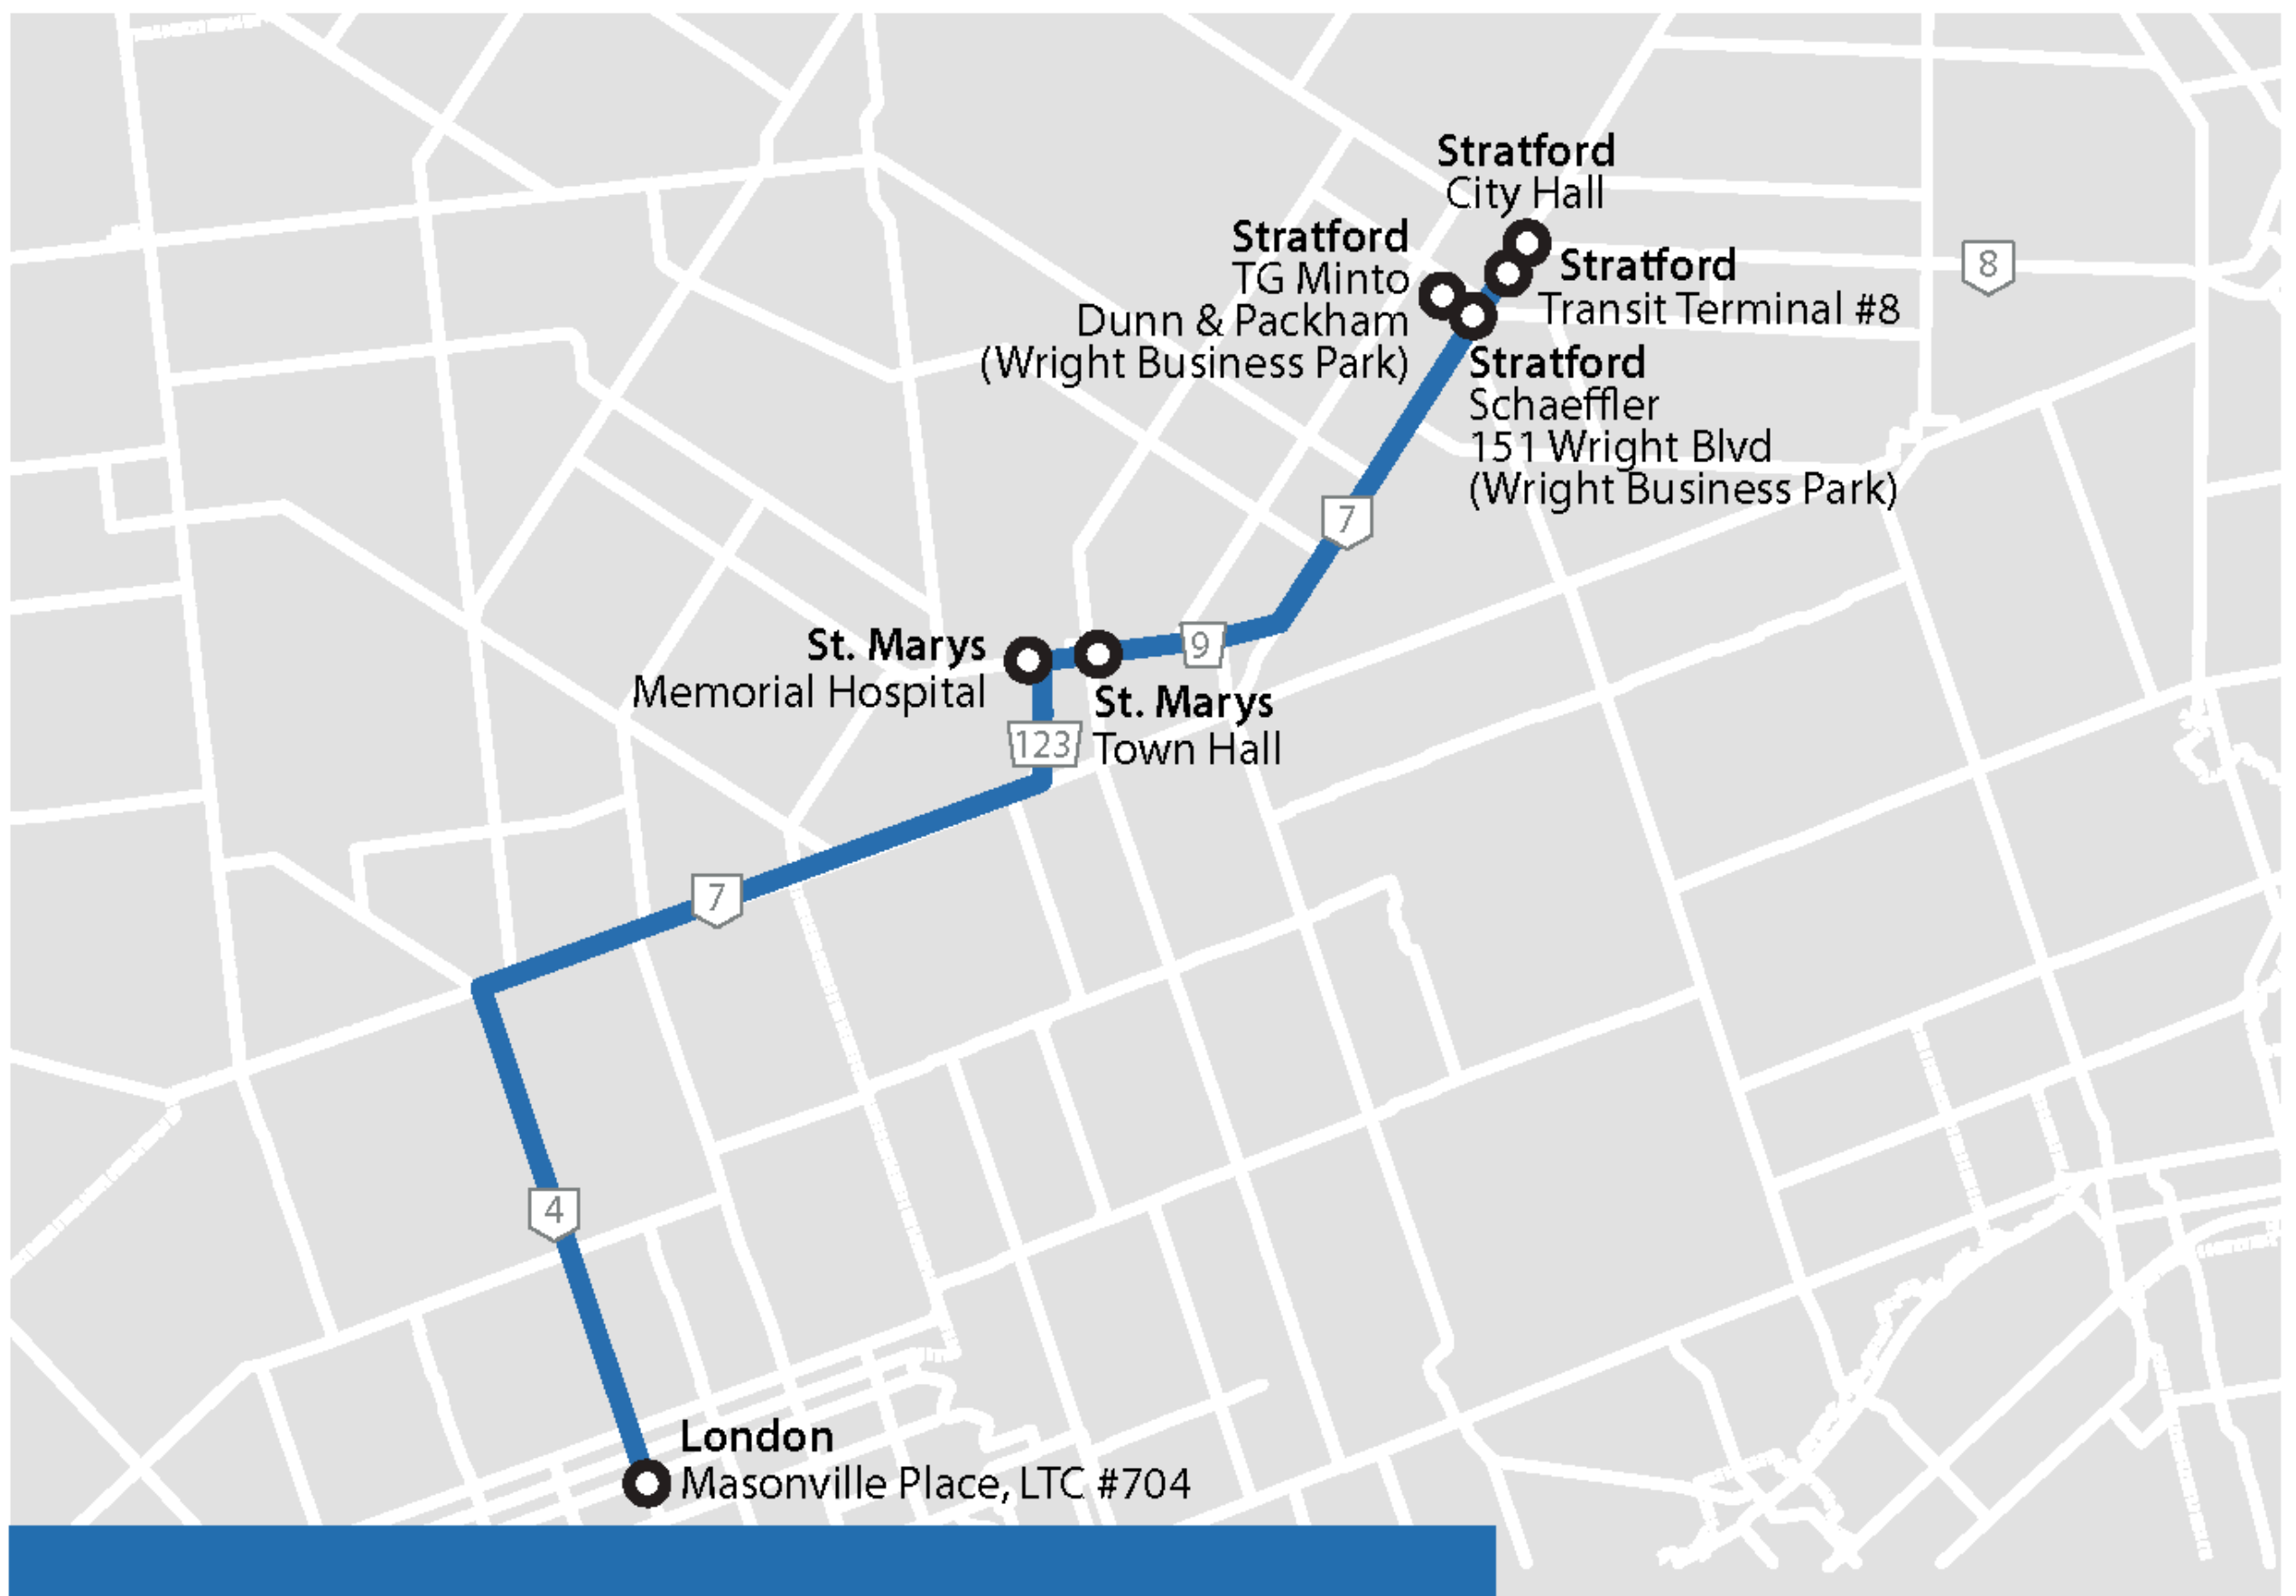

SATURDAY						
Waterloo	St. Jacobs	Elmira	Wallenstein	Dorking	Hwy 86	Listowel
9:00	→ 9:10	→ 9:25	→ 9:33	→ 9:40	→ 9:42	→ 9:59
11:05	← 10:55	← 10:40	← 10:32	← 10:23	← 10:20	← 10:00
11:10	→ 11:20	→ 11:35	→ 11:44	→ 11:51	→ 11:53	→ 12:08
1:08	← 12:59	← 12:45	← 12:36	← 12:28	← 12:25	← 12:10
2:00	→ 2:10	→ 2:25	→ 2:34	→ 2:46	→ 2:48	→ 3:04
4:09	← 3:59	← 3:45	← 3:33	← 3:25	← 3:23	← 3:08
4:12	→ 4:22	→ 4:35	→ 4:44	→ 4:50	→ 4:52	→ 5:06
6:07	← 5:56	← 5:40	← 5:35	← 5:27	← 5:24	← 5:10

ROUTE 2 KW - STRATFORD - ST. MARYS

PM times are BOLD

MONDAY to FRIDAY

Kitchener GRT	Kitchener GO/VIA	Waterloo	New Hamburg	Shakespeare	Stratford City Hall Downie St	Stratford City Hall Wellington St	Stratford Terminal	Stratford UW	St. Marys Town Hall	St. Marys Hospital
7:30	→ 7:34	→ 7:50	→ 8:17	→ 8:27	→ 8:40	→ -	→ 8:42	→ 8:45	→ 9:05	→ 9:10
10:55	← 10:50	← 10:34	← 10:04	← 9:53	← -	← 9:40	← 9:38	← -	← 9:13	← 9:10
11:00	→ 11:05	→ 11:20	→ 11:50	→ 12:00	→ 12:13	→ -	→ 12:15	→ -	→ -	→ -
-	→ -	→ -	→ -	→ -	→ -	→ -	→ 1:05	→ -	→ 1:25	→ 1:30
3:12	← 3:06	← 2:50	← 2:22	← 2:10	← -	← 1:57	← 1:55	← -	← 1:35	← 1:30
3:15	→ 3:20	→ 3:35	→ 4:05	→ 4:15	→ 4:28	→ -	→ 4:30	→ -	→ 4:50	→ 4:55
6:38	← 6:32	← 6:18	← 5:50	← 5:38	← -	← 5:23	← 5:21	← 5:17	← 4:58	← 4:55

SATURDAY

Waterloo	New Hamburg	Shakespeare	Stratford City Hall Downie St	Stratford City Hall Wellington St	Stratford Terminal	St. Marys Town Hall
9:00	→ 9:27	→ 9:37	→ 9:51	→ -	→ 9:55	→ 10:15
11:37	← 11:07	← 10:57	← -	← 10:44	← 10:43	← 10:20
11:40	→ 12:10	→ 12:20	→ 12:35	→ -	→ 12:40	→ 1:05
2:35	← 2:05	← 1:55	← -	← 1:36	← 1:35	← 1:10
3:30	→ 4:00	→ 4:10	→ 4:25	→ -	→ 4:30	→ 4:54
6:25	← 5:55	← 5:45	← -	← 5:25	← 5:24	← 5:00