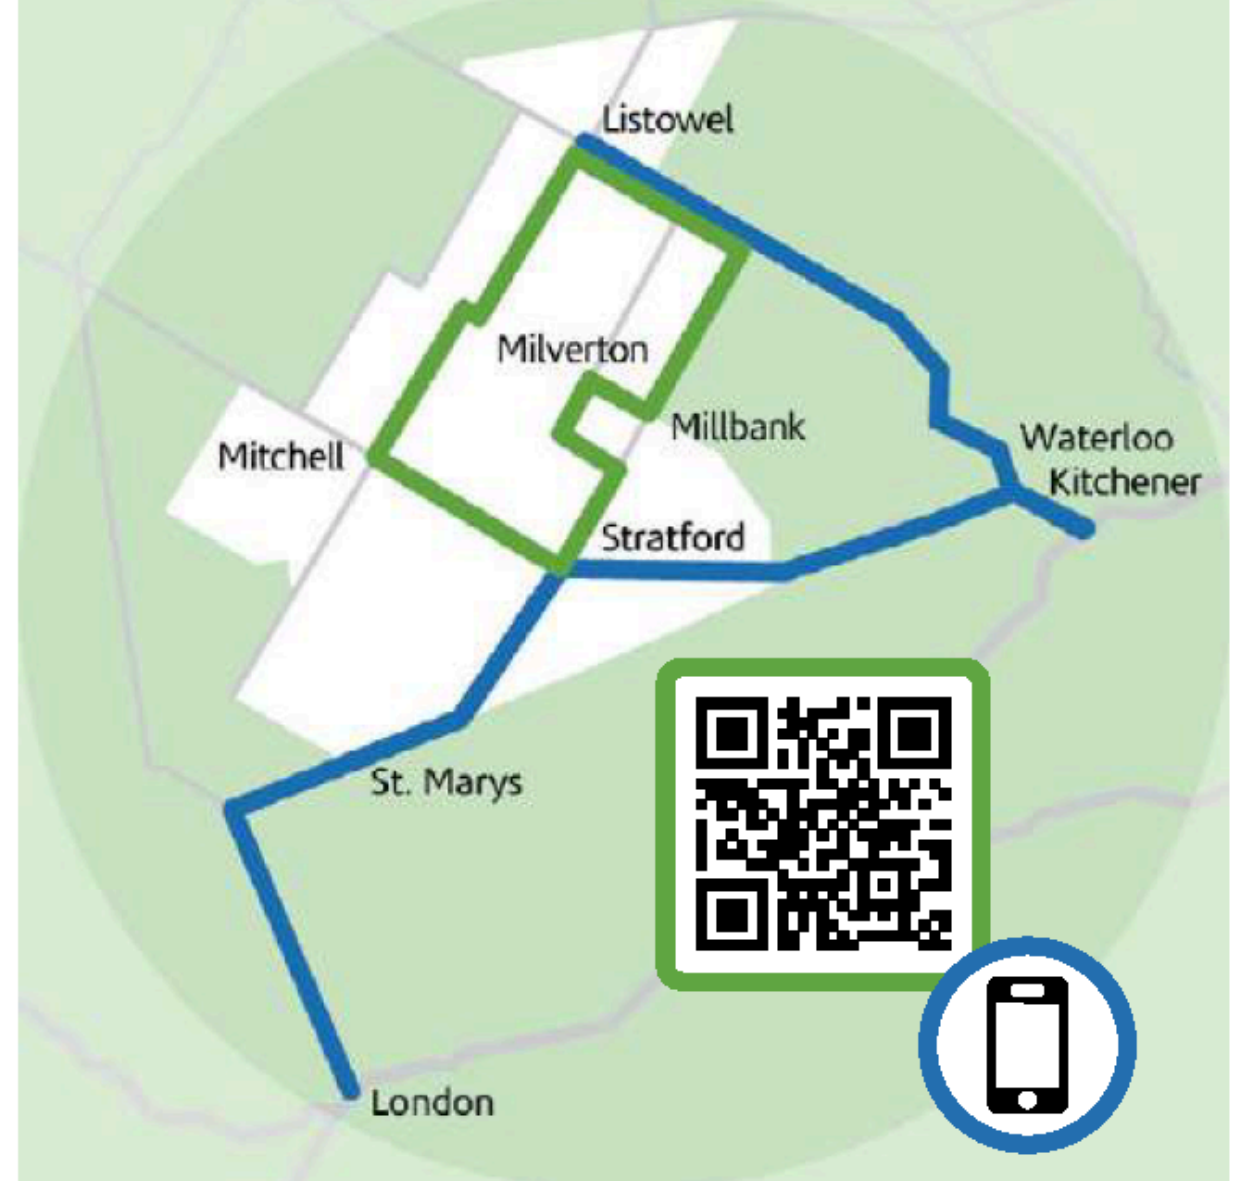

SCHEDULES | ROUTES | FARES
Call 1-888-465-0783 or visit our website perthcounty.ca/pconnect